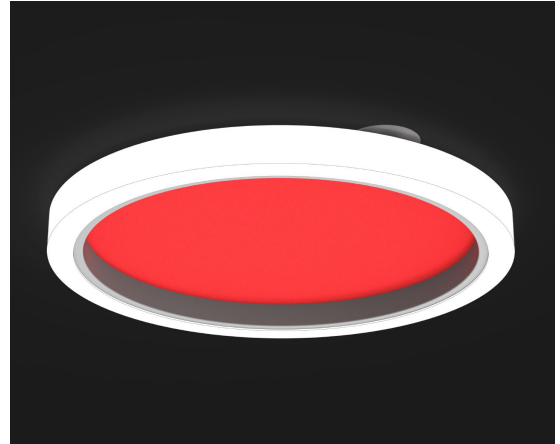

### GENERAL SPECIFICATION

- LED:** High efficiency mid-power LEDs.
- Acoustic Panel:** 1/2" center acoustic panel reduces noise level in environment.
- Lower Output:** Lamping code ending with LO features lower lumen output.
- LED Dimming:** Standard 1% 0-10V dimming.
- Driver:** Max remote driver installation distance: White LED 25ft from fixture body and RGB 45ft from fixture body.
- RGB:** DMX controller supplied by others.
- Finish:** Highly durable oven cured no VOC premium powder coat.
- Mounting Plate:** Matches fixture finish.
- Surge Protection:** External surge protector provided as standard.