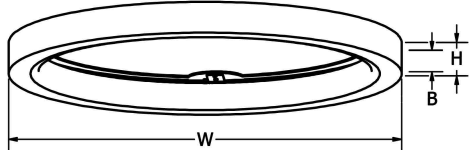

### GENERAL SPECIFICATION

- LED:** High efficiency mid-power LEDs.
- Acoustic Panel:** 1/2" center acoustic panel reduces noise level in environment.
- Lower Output:** Lamping code ending with LO features lower lumen output.
- LED Dimming:** Standard 1% 0-10V dimming.
- Driver:** Max remote driver installation distance: White LED 25ft from fixture body and RGB 45ft from fixture body.
- RGB:** DMX controller supplied by others.
- Finish:** Highly durable oven cured no VOC premium powder coat.
- Mounting Plate:** Matches fixture finish.
- Surge Protection:** External surge protector provided as standard.