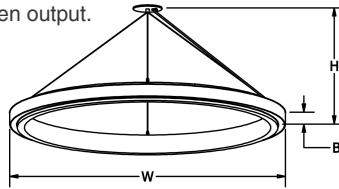

ORBIS - Acoustic

Inner Acrylic Interior Pendant

9777 Reavis Park Drive
St. Louis, MO 63123
800.331.2425 or 314.631.6000

sales@glighting.com www.glighting.com

GENERAL SPECIFICATION

LED: High efficiency mid-power LEDs.

Acoustic Panel: 1/2" center acoustic panel reduces noise level in environment.

Lower Output: Lamping code ending with LO features lower lumen output.

LED Dimming: Standard 1% 0-10V dimming.

Cable Hanger: Standard 150" cable and white cord for on-site adjustability. Canopy painted textured white.

Canopy: Max remote driver installation distance: White LED 25ft from fixture body and RGB 45ft from fixture body. See Orbis Hanger Guide for more information.

Finish: Highly durable oven cured no VOC premium powder coat.

RGB: DMX controller supplied by others.

Surge Protection: External surge protector provided as standard.

SAMPLE CATALOG NUMBER:						
GL-2792-	F-	BLK-	ABLK-	1-	A	
MODEL NO.	LAMPING		FINISH	ACOUSTIC	HANGER	OPTIONS
GL-2790 10lbs W 24" 4.5kg B 3" H 11"-145"	A. 24LED30 B. 24LED35 C. 24LED40 D. RGB	AL. 24LED30LO BL. 24LED35LO CL. 24LED40LO	Standard: Powder Coat BLK-Black BL-Blue GR-Gray LG-Light Gray BE-Beige PAB-Antique Brass PA-Painted Aluminum PTC-Painted Copper WH-White DBZ-Dark Bronze NSN-New Satin Nickel BRN-Brown RD-Red CH-Champagne RG-Reed Green SG-Sungold GM-Gun Metal POR-Oil Rubbed Bronze PG-Pine Green DO-Deep Orange PV-Purple Violet NB-Navy Blue	Standard: Acoustic ABLK-Black ABL-Blue AGR-Gray ALG-Light Gray ARD-Red Seamless Acoustic in 24" thru 48" sizes. Seam in 60" & 72".	1. Cable - Standard Drivers mounted remotely. See Orbis Hanger Guide for more information.	A. No Options BC. Black Cord Fixture supplied with black power cord. EL. Emergency LED Must be remotely mounted in a controlled environment with an area temperature range of 32°-131°F. Specify 120 or 277 voltage.
GL-2791 15lbs W 36" 6.8kg B 3" H 18.75"-145"	U. 36LED30 V. 36LED35 W. 36LED40 X. RGB	UL. 36LED30LO VL. 36LED35LO WL. 36LED40LO			2. Oversized Drivers mounted inside oversized canopy. See Orbis Hanger Guide for more information.	
GL-2792 15lbs W 48" 6.8kg B 3" H 18.75"-145"	E. 48LED30 F. 48LED35 G. 48LED40 H. RGB	EL. 48LED30LO FL. 48LED35LO GL. 48LED40LO			3. Vertical Remote Canopy Drivers mounted remotely. See Orbis Hanger Guide for more information.	
GL-2793 18lbs W 60" 8.2kg B 3" H 18.75"-145"	Y. 60LED30 Z. 60LED35 AA. 60LED40 BB. RGB	YL. 60LED30LO ZL. 60LED35LO AAL. 60LED40LO	Textured Powder TLV-Light Verdigris TWH-Textured White TBL-Textured Black TS-Textured Silver TBZ-Textured Bronze TST-Stone		4. Vertical Integral Canopy Drivers mounted inside 12.5" oversized canopy. See Orbis Hanger Guide for more information. Hanger options 1&3 supplied with remote driver box.	
GL-2794 22lbs W 72" 10kg B 3" H 25.5"-142" Fixture Built with Four Acrylic Segments	I. 72LED30 J. 72LED35 K. 72LED40 L. RGB	IL. 72LED30LO JL. 72LED35LO KL. 72LED40LO	Premium: SA-Satin Aluminum			

All Dimensions are nominal.

Light Source Definition

High Lumen Output						Low Lumen Output					
Code	Total Wattage	CRI	Rated Life Hrs	Delivered Lumens	Kelvin	Code	Total Wattage	CRI	Rated Life Hrs	Delivered Lumens*	Kelvin
24LED30/35/40	54	+80	50000	4135	3000/3500/4000	24LED30LO/35LO/40LO	32	+80	50000	2481	3000/3500/4000
36LED30/35/40	76	+80	50000	7261	3000/3500/4000	36LED30LO/35LO/40LO	46	+80	50000	4357	3000/3500/4000
48LED30/35/40	106	+80	50000	10096	3000/3500/4000	48LED30LO/35LO/40LO	64	+80	50000	6058	3000/3500/4000
60LED30/35/40	131	+80	50000	12991	3000/3500/4000	60LED30LO/35LO/40LO	73	+80	50000	7143	3000/3500/4000
72LED30/35/40	152	+80	50000	14838	3000/3500/4000	72LED30LO/35LO/40LO	104	+80	50000	10159	3000/3500/4000
RGB	Contact Factory for Details										

*Estimate

Universal Voltage unless otherwise specified.