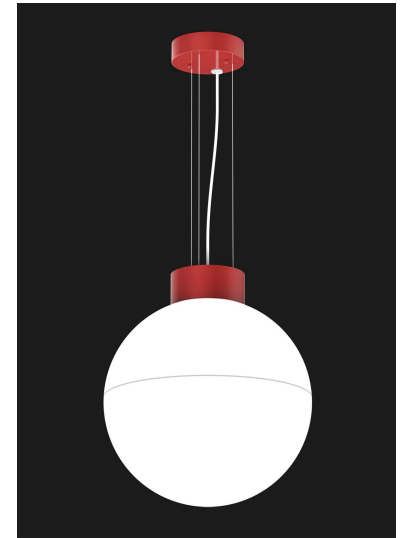

OXFORD

Interior Pendant

9777 Reavis Park Drive
St. Louis, MO 63123
800.331.2425 or 314.631.6000

sales@glighting.com www.glighting.com

GENERAL SPECIFICATION

- LED:** High efficiency mid-power LEDs are field serviceable.
- LED Dimming:** Standard 1% 0-10V dimming. TRIAC, DALI, or DMX available upon request. Driver mounted in the canopy.
- Acrylic:** Acrylic is UL-94 HB Flame Class rated with seam.
- Cable Hanger:** Comes with 72" cable and white cord for on-site adjustability.
- Finish:** Highly durable oven cured no VOC premium powder coat.
- Surge Protection:** External surge protector provided as standard.

SAMPLE CATALOG NUMBER:					
GL-2525-	Z5-	W-	NSN-	1-	A-
MODEL NO.	LAMPING	ACRYLIC	FINISH	HANGER	OPTIONS
GL-2525 W 18" in 460 mm 15lbs B 20 1/2" in 520 mm 6.8kg H 72" in 1065 mm	Y0. 11LED30 Y5. 11LED35 Y4. 11LED40 Z0. 16LED30 Z5. 16LED35 Z4. 16LED40	Standard: W White Opal S Satin White <small>Acrylic is UL-94 HB Flame Class rated.</small>	Standard: Powder Coat BLK -Black BL -Blue GR -Gray LG -Light Gray BE -Beige PAB -Antique Brass PA -Painted Aluminum PTC -Painted Copper WH -White DBZ -Dark Bronze NSN -New Satin Nickel BRN -Brown RD -Red CH -Champagne RG -Reed Green SG -Sungold GM -Gun Metal POR -Oil Rubbed Bronze PG -Pine Green DO -Deep Orange PV -Purple Violet NB -Navy Blue Textured Powder TLV -Light Verdigris TWH -Textured White TBL -Textured Black TS -Textured Silver TBZ -Textured Bronze TST -Stone Premium: SA -Satin Aluminum	1. Cable  Standard White Power Cord	A. No Options BC. Black Cord <small>Fixture supplied with black power cord.</small> LC. 150" Cord & Cable <small>Fixture supplied with 150" of cable and standard white cord or optional black cord.</small> EL. Emergency LED <small>Remote mount up to 10' from light source in controlled environment with an area temperature range of 32°-131°F. Specify 120 or 277 voltage.</small>