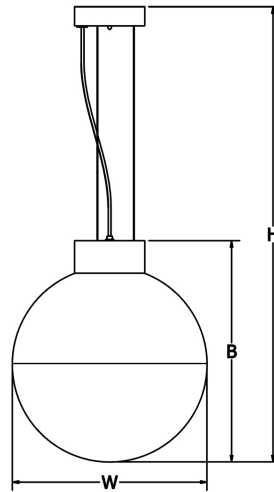

OXFORD

Interior Pendant

9777 Reavis Park Drive
St. Louis, MO 63123
800.331.2425 or 314.631.6000

sales@glighting.com www.glighting.com

GENERAL SPECIFICATION

- LED:** High efficiency mid-power LEDs are field serviceable.
- LED Dimming:** Standard 1% 0-10V dimming. TRIAC, DALI, or DMX available upon request. Driver mounted in the canopy.
- Acrylic:** Acrylic is UL-94 HB Flame Class rated with seam.
- Cable Hanger:** Comes with 72" cable and white cord for on-site adjustability.
- Finish:** Highly durable oven cured no VOC premium powder coat.
- Surge Protection:** External surge protector provided as standard.

SAMPLE CATALOG NUMBER:					
GL-2525-	Z5-	W-	NSN-	1-	A-
MODEL NO.	LAMPING	ACRYLIC	FINISH	HANGER	OPTIONS
GL-2525 W 18" in 460 mm 15lbs B 20 1/2" in 520 mm 6.8kg H 72" in 1065 mm	Y0. 11LED30 Y5. 11LED35 Y4. 11LED40 Z0. 16LED30 Z5. 16LED35 Z4. 16LED40	Standard: W White Opal S Satin White <small>Acrylic is UL-94 HB Flame Class rated.</small>	Standard: Powder Coat BLK -Black BL -Blue GR -Gray LG -Light Gray BE -Beige PAB -Antique Brass PA -Painted Aluminum PTC -Painted Copper WH -White DBZ -Dark Bronze NSN -New Satin Nickel BRN -Brown RD -Red CH -Champagne RG -Reed Green SG -Sungold GM -Gun Metal POR -Oil Rubbed Bronze PG -Pine Green DO -Deep Orange PV -Purple Violet NB -Navy Blue Textured Powder TLV -Light Verdigris TWH -Textured White TBL -Textured Black TS -Textured Silver TBZ -Textured Bronze TST -Stone Premium: SA -Satin Aluminum	1. Cable  Standard White Power Cord	A. No Options BC. Black Cord <small>Fixture supplied with black power cord.</small> LC. 150" Cord & Cable <small>Fixture supplied with 150" of cable and standard white cord or optional black cord.</small> EL. Emergency LED <small>Remote mount up to 10' from light source in controlled environment with an area temperature range of 32°-131°F. Specify 120 or 277 voltage.</small>