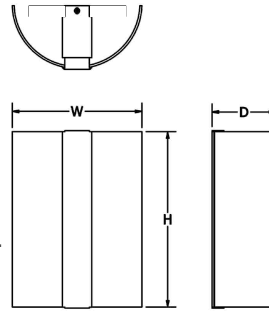

PIER

Indoor ADA Sconce

9777 Reavis Park Drive
St. Louis, MO 63123
800.331.2425 or 314.631.6000

sales@glighting.com www.glighting.com

GENERAL SPECIFICATION

LED: High efficiency mid-power LEDs.

LED Dimming: Standard 0-10V 1% dimming driver.

Mounting: Driver mounted in 4" square by 2 1/8" deep junction box. Steel City #52171 or equivalent (supplied by others). Must be mounted in a controlled environment with an area temperature range of 32°-131°F.

Body: Formed 18ga steel or .050 aluminum body.

Surge Protection: External surge protector provided as standard.

Acrylic: UL-94 HB Flame Class rated.

Standard Finishes: Highly durable oven cured no VOC premium powder coat.

Custom: Contact factory for custom lamping, acrylic, or sizing.

SAMPLE CATALOG NUMBER:				
GL-4575-	E5-	W-	NSN-	A
MODEL NO.	LAMPING	ACRYLIC	FINISH	OPTION(S)
GL-4575 W in 7 7/8" mm 200 H in 10 7/8" mm 277 D in 4" mm 102	E0. 1LED30 E5. 1LED35 E4. 1LED40	Standard: W. White Opal Optional: S. Satin White F. Faux Alabaster M. Earth Marble Acrylic is UL-94 HB Flame Class rated.	Standard: Powder Coat BLK-Black BL-Blue GR-Gray LG-Light Gray BE-Beige PAB-Antique Brass PA-Painted Aluminum PTC-Painted Copper WH-White DBZ-Dark Bronze NSN-New Satin Nickel BRN-Brown RD-Red CH-Champagne RG-Reed Green SG-Sungold GM-Gun Metal POR-Oil Rubbed Bronze PG-Pine Green DO-Deep Orange PV-Purple Violet NB-Navy Blue Textured Powder TLV-Light Verdigris TWH-Textured White TBL-Textured Black TS-Textured Silver TBZ-Textured Bronze TST-Stone	A. No Options B. Top White Perforated Diffuser Top perforated diffuser painted white. C. Bottom White Perforated Diffuser Bottom perforated diffuser painted white. EL. Emergency LED Remote mount up to 5' from lamps in controlled environment with an area temperature of 32°-131°F. LED only. Specify 120 or 277 voltage.

All dimensions are nominal.

Light Source Definition

Lamp	LED	CRI	Rated Life Hrs	Board Lumens	Kelvin
1LED30	11W	80	50000	1855	3000
1LED35	11W	80	50000	1855	3500
1LED40	11W	80	50000	1855	4000

Universal Voltage unless otherwise specified.