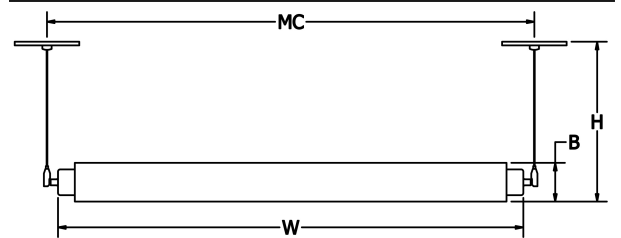

### GENERAL SPECIFICATION

- LED:** High efficiency mid-power LEDs are field serviceable.
- LED Dimming:** 0-10V dimming standard.
- Driver:** Remote driver standard.
- Cable Hanger:** Comes with 120" powered suspension. Cables are field adjustable.
- Canopies:** Mounted with two canopies on flat or sloped ceilings up to 40°. Canopies match fixture finish.
- Mounting Centers (MC):**
  - GL-2685: 25.75"
  - GL-2686: 37.75"
  - GL-2687: 49.75"
  - GL-2688: 61.75"
- Acrylic:** Satin white seamless outer acrylic is UL-94 HB Flame Class rated.
- Finish:** Highly durable oven cured no VOC premium powder coat.
- Modifications:** Consult factory for lamping or cluster options.
- Surge Protection:** External surge protector provided as standard.