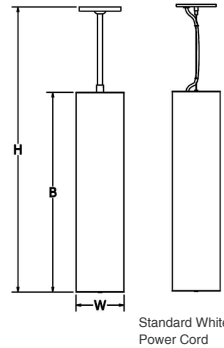

SAMPLE CATALOG NUMBER:						
MODEL NO.	LAMPING	ACRYLIC	FINISH	HANGER	OPTION(S)	OVERALL HEIGHT
<b>GL-2675</b> Win 6" mm 150 B in 28 1/8" mm 715 15lbs H in 38" mm 965 7kg Fixture does not include downlight	<b>G.</b> 4LED30 <b>H.</b> 4LED35 <b>I.</b> 4LED40	<b>Standard:</b> <b>W</b> White Opal <b>S</b> Satin White  Acrylic is UL-94 HB Flame Class rated.	<b>Standard:</b> Powder Coat <b>BLK</b> -Black <b>BL</b> -Blue <b>GR</b> -Gray <b>LG</b> -Light Gray <b>BE</b> -Beige <b>PAB</b> -Antique Brass <b>PA</b> -Painted Aluminum <b>PTC</b> -Painted Copper <b>WH</b> -White <b>DBZ</b> -Dark Bronze <b>NSN</b> -New Satin Nickel <b>BRN</b> -Brown <b>RD</b> -Red <b>CH</b> -Champagne <b>RG</b> -Reed Green <b>SG</b> -Sungold <b>GM</b> -Gun Metal <b>POR</b> -Oil Rubbed Bronze <b>PG</b> -Pine Green <b>DO</b> -Deep Orange <b>PV</b> -Purple Violet <b>NB</b> -Navy Blue  <b>Textured Powder</b> <b>TLV</b> -Light Verdigris <b>TWH</b> -Textured White <b>TBL</b> -Textured Black <b>TS</b> -Textured Silver <b>TBZ</b> -Textured Bronze <b>TST</b> -Stone  <b>Premium:</b> <b>SA</b> -Satin Aluminum	<b>1. Stem</b>  Remote driver.  <b>2. Cable</b>  Standard white power cord. Remote driver.  <b>3. Oversized with Stem</b>  12" Canopy  <b>4. Oversized with Cable</b>  Standard white power cord. 12" Canopy.	<b>A.</b> No Options <b>BC.</b> Black Cord Fixture supplied with black power cord. <b>LC.</b> 150" Cord & Cable Fixture supplied with 150" of cable and standard white cord or optional black cord. <b>EL.</b> Emergency LED Remote mount up to 10' from light source in controlled environment with an area temperature range of 32°-131°F. Specify 120 or 277 voltage.	Stem mount only - Specify overall height in inches.  Standard overall height shown by model no.
<b>GL-2676</b> Win 6" mm 150 B in 33 5/8" mm 855 17lbs H in 44" mm 1120 7.7kg Fixture includes downlight	<b>J.</b> 4LED30DL <b>K.</b> 4LED35DL <b>L.</b> 4LED40DL					
<b>GL-2677</b> Win 6" mm 150 B in 51 7/8" mm 1320 25lbs H in 62" mm 1575 11.3kg Fixture does not include downlight	<b>M.</b> 4LED30 <b>N.</b> 4LED35 <b>O.</b> 4LED40					
<b>GL-2678</b> Win 6" mm 150 B in 57 1/8" mm 1450 27lbs H in 67" mm 1700 12.25kg Fixture includes downlight	<b>P.</b> 4LED30DL <b>Q.</b> 4LED35DL <b>R.</b> 4LED40DL					