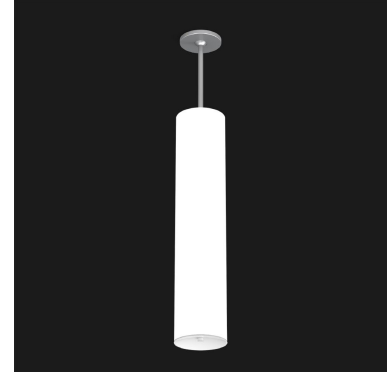

### GENERAL SPECIFICATION

- LED:** High efficiency mid-power LEDs are field serviceable.
- LED Dimming:** Standard 1% 0-10V dimming. TRIAC, DALI, or DMX available upon request.
- Down Light:** 90CRI 17 watt 2000 lumen module. Lamping code ending with "DL" includes downlight.
- Acrylic:** Seamless acrylic is UL-94 HB Flame Class rated.
- Canopy:** Matches fixture finish. Low profile canopy may be mounted on flat or sloped ceilings up to 40°. Available stem or field adjustable cord and cable.
- Cable Hanger Option:** Supplied with standard 72" white cord and cable. Field adjustable.
- Finish:** Highly durable oven cured no VOC premium powder coat.
- Modifications:** Consult factory for lamping or cluster options.
- Surge Protection:** External surge protector provided as standard.