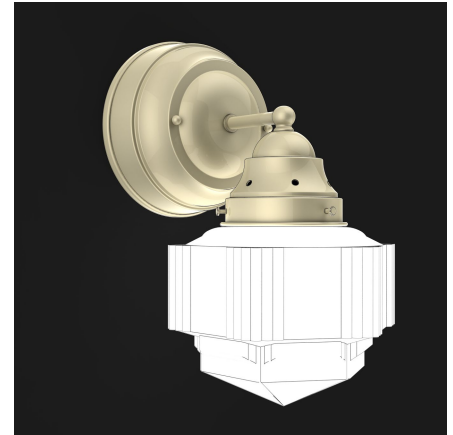

# SKYLINE

### GENERAL SPECIFICATION

- LED:** High efficiency mid-power LEDs are field serviceable.
- LED Dimming:** 1% 0-10V dimming standard with LED lamping option.
- Body:** 18ga steel or .050 aluminum glass fitter.
- Glass:** White opal diffuser hand blown in the USA.
- Finish:** Highly durable oven cured no VOC premium powder coat.
- Surge Protection:** External surge protector provided as standard.

SAMPLE CATALOG NUMBER: GL-4315-				
MODEL NO.	L5-	A-	SN-	A-
MODEL NO.	LAMPING	GLASS	FINISH	OPTION(S)
<b>GL-4315</b>	<b>L0.11LED30</b> <b>L5.11LED35</b> <b>L4.11LED40</b>	<b>A. Skyline Glass</b>	<b>Standard:</b> Powder Coat <b>BLK</b> -Black <b>BL</b> -Blue <b>GR</b> -Gray <b>LG</b> -Light Gray <b>BE</b> -Beige <b>PAB</b> -Antique Brass <b>PA</b> -Painted Aluminum <b>PTC</b> -Painted Copper <b>WH</b> -White <b>DBZ</b> -Dark Bronze <b>NSN</b> -New Satin Nickel <b>BRN</b> -Brown <b>RD</b> -Red <b>CH</b> -Champagne <b>RG</b> -Reed Green <b>SG</b> -Sungold <b>GM</b> -Gun Metal <b>POR</b> -Oil Rubbed Bronze <b>PG</b> -Pine Green <b>DO</b> -Deep Orange <b>PV</b> -Purple Violet <b>NB</b> -Navy Blue  <b>Textured Powder</b> <b>TLV</b> -Light Verdigris <b>TWH</b> -Textured White <b>TBL</b> -Textured Black <b>TS</b> -Textured Silver <b>TBZ</b> -Textured Bronze <b>TST</b> -Stone  <b>Premium:</b> <b>SA</b> -Satin Aluminum	<b>A. No Options</b> <b>B. Damp Location</b> Available in powder coat or Satin Aluminum finish. <b>EL. Emergency LED</b> Remote mount up to 10' from light source in controlled environment with an area temperature range of 32°-131°F. LED only. Specify 120 or 277 voltage.
<b>GL-4316</b>	<b>IN1.1MED</b> 120 volt only			