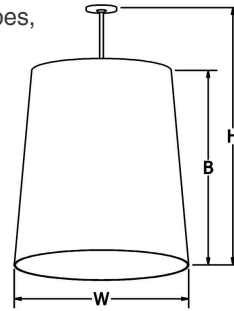

SAMPLE CATALOG NUMBER:						
GL-2905-	L55-	W-	NSN-	1-	A-	045
MODEL NO.	LAMPING	SHADE	FINISH	HANGER	OPTIONS	OVERALL HEIGHT
GL-2905 W in 30 1/8" 15lbs B in 34" 7kg H in 45"	L50. 5LED30 L55. 5LED35 L54. 5LED40 IN4. 4MED*	Standard: W White C Cream R Red BL Blue O Olive S Stone Washable: WW White WC Cream WT Tan WB Brown	Standard: Powder Coat BLK -Black BL -Blue GR -Gray LG -Light Gray BE -Beige PAB -Antique Brass PA -Painted Aluminum PTC -Painted Copper WH -White DBZ -Dark Bronze NSN -New Satin Nickel BRN -Brown RD -Red CH -Champagne RG -Reed Green SG -Sungold GM -Gun Metal POR -Oil Rubbed Bronze PG -Pine Green DO -Deep Orange PV -Purple Violet NB -Navy Blue Textured Powder TLV -Light Verdigris TWH -Textured White TBL -Textured Black TS -Textured Silver TBZ -Textured Bronze TST -Stone Premium: SA -Satin Aluminum	1. Stem Mount Drivers mounted integrally 2. Cable Mount Drivers mounted integrally	A. No Options BC. Black Cord Fixture supplied with black power cord. LC. 150" Cord & Cable Fixture supplied with 150" of cable and standard white cord or optional black cord. EL. Emergency LED Remote mount up to 10' from light source in controlled environment with an area temperature range of 32°-131°F. Specify 120 or 277 voltage.	Standard 45" overall height. Available up to 93". For custom overall height, contact factory.