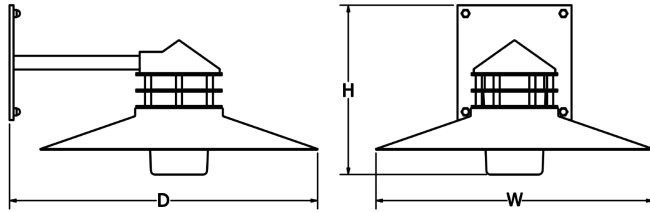

SOPHIA

Outdoor Sconce

9777 Reavis Park Drive
St. Louis, MO 63123
800.331.2425 or 314.631.6000

sales@lighting.com www.lighting.com

GENERAL SPECIFICATION

- LED:** High efficiency mid-power LEDs are field serviceable.
- LED Dimming:** 1% 0-10V dimming standard with LED lamping option.
- Body:** Cast aluminum cap. Spun .50 aluminum shade.
- Acrylic:** Cylinder is UL-94 HB Flame Class rated.
- Standard Finishes:** Highly durable oven cured no VOC premium powder coat.
- Surge Protection:** External surge protector provided as standard.
- Listing:** Fixture ETL listed for wet locations.

GL-5000

GL-5000 - Driver located in 4" square x 2 1/8" recessed box (supplied by other)

GL-5001 - Integral Driver

SAMPLE CATALOG NUMBER:					
GL-5000-		M15-	C-	NSN-	A
MODEL NO.	LAMPING	DIFFUSER	FINISH	OPTION(S)	
GL-5000 W in 17" mm 430 H in 10" mm 255 10lbs 4.5kg D in 18" mm 460	L10. 13LED30 [#] L15. 13LED35 [#] L14. 13LED40 [#] M10. 19LED30 [#] M15. 19LED35 [#] M14. 19LED40 [#]	Glass: A. White Opal Flat Bottom B. Frosted Round Bottom C. Clear Round Bottom D. Clear Prismatic Round Bottom Polycarbonate: F. Clear Prismatic Flat Bottom	Standard: Powder Coat BLK- Black BL- Blue GR- Gray LG- Light Gray BE- Beige PAB- Antique Brass PA- Painted Aluminum PTC- Painted Copper WH- White DBZ- Dark Bronze NSN- New Satin Nickel BRN- Brown RD- Red CH- Champagne RG- Reed Green SG- Sungold GM- Gun Metal POR- Oil Rubbed Bronze PG- Pine Green DO- Deep Orange PV- Purple Violet NB- Navy Blue Textured Powder TLV- Light Verdigris TWH- Textured White TBL- Textured Black TS- Textured Silver TBZ- Textured Bronze TST- Stone	A. No Options EL. Emergency LED Consult factory. Must be remotely mounted in a controlled environment with an area temperature range of 32°- 131°F.	
GL-5001 W in 17" mm 430 H in 10" mm 255 10lbs 4.5kg D in 18" mm 460	L10. 13LED30 L15. 13LED35 L14. 13LED40 M10. 19LED30 M15. 19LED35 M14. 19LED40	Acrylic is UL-94 HB Flame Class rated.			