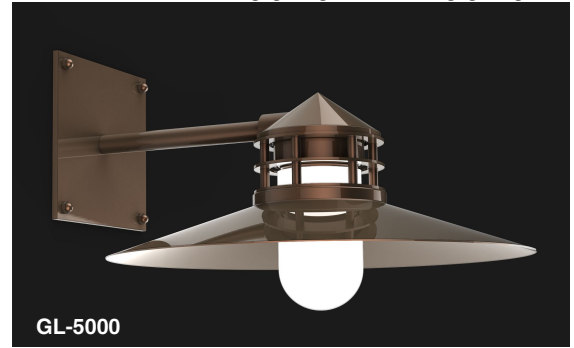

SOPHIA

Outdoor Sconce

9777 Reavis Park Drive
St. Louis, MO 63123
800.331.2425 or 314.631.6000

sales@lighting.com www.lighting.com

GENERAL SPECIFICATION

- LED:** High efficiency mid-power LEDs are field serviceable.
- LED Dimming:** 1% 0-10V dimming standard with LED lamping option.
- Body:** Cast aluminum cap. Spun .50 aluminum shade.
- Acrylic:** Cylinder is UL-94 HB Flame Class rated.
- Standard Finishes:** Highly durable oven cured no VOC premium powder coat.
- Surge Protection:** External surge protector provided as standard.
- Listing:** Fixture ETL listed for wet locations.

GL-5000

GL-5000 - Driver located in 4" square x 2 1/8" recessed box (supplied by other)

GL-5001 - Integral Driver

SAMPLE CATALOG NUMBER:					
GL-5000-		M15-	C-	NSN-	A
MODEL NO.	LAMPING	DIFFUSER	FINISH	OPTION(S)	
GL-5000 W in 17" mm 430 H in 10" mm 255 10lbs 4.5kg D in 18" mm 460	L10. 13LED30 [#] L15. 13LED35 [#] L14. 13LED40 [#] M10. 19LED30 [#] M15. 19LED35 [#] M14. 19LED40 [#]	Glass: A. White Opal Flat Bottom B. Frosted Round Bottom C. Clear Round Bottom D. Clear Prismatic Round Bottom Polycarbonate: F. Clear Prismatic Flat Bottom	Standard: Powder Coat BLK- Black BL- Blue GR- Gray LG- Light Gray BE- Beige PAB- Antique Brass PA- Painted Aluminum PTC- Painted Copper WH- White DBZ- Dark Bronze NSN- New Satin Nickel BRN- Brown RD- Red CH- Champagne RG- Reed Green SG- Sungold GM- Gun Metal POR- Oil Rubbed Bronze PG- Pine Green DO- Deep Orange PV- Purple Violet NB- Navy Blue Textured Powder TLV- Light Verdigris TWH- Textured White TBL- Textured Black TS- Textured Silver TBZ- Textured Bronze TST- Stone	A. No Options EL. Emergency LED Consult factory. Must be remotely mounted in a controlled environment with an area temperature range of 32°- 131°F.	
GL-5001 W in 17" mm 430 H in 10" mm 255 10lbs 4.5kg D in 18" mm 460	L10. 13LED30 L15. 13LED35 L14. 13LED40 M10. 19LED30 M15. 19LED35 M14. 19LED40	Acrylic is UL-94 HB Flame Class rated.			