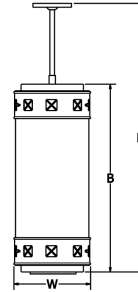

SAMPLE CATALOG NUMBER:						
GL-2440-	A-	W-	NSN-	1-	A-	40
MODEL NO.	LAMPING	ACRYLIC	FINISH	HANGER	OPTION(S)	OVERALL HEIGHT
<b>GL-2440</b> 12lbs W in 10 1/2" mm 265 6 kg B in 26" mm 650 H in 37" mm 940  Fixture does not include downlight	<b>U.</b> 4LED30 <b>V.</b> 4LED35 <b>W.</b> 4LED40 <b>T.</b> RGB	<b>Standard:</b> <b>W</b> White Opal <b>S</b> Satin White  Acrylic is UL-94 HB Flame Class rated.	<b>Standard:</b> Powder Coat <b>BLK</b> -Black <b>BL</b> -Blue <b>GR</b> -Gray <b>LG</b> -Light Gray <b>BE</b> -Beige <b>PAB</b> -Antique Brass <b>PA</b> -Painted Aluminum <b>PTC</b> -Painted Copper <b>WH</b> -White <b>DBZ</b> -Dark Bronze <b>NSN</b> -New Satin Nickel <b>BRN</b> -Brown <b>RD</b> -Red <b>CH</b> -Champagne <b>RG</b> -Reed Green <b>SG</b> -Sungold <b>GM</b> -Gun Metal <b>POR</b> -Oil Rubbed Bronze  Textured Powder <b>TLV</b> -Light Verdigris <b>TWH</b> -Textured White <b>TBL</b> -Textured Black <b>TS</b> -Textured Silver <b>TBZ</b> -Textured Bronze <b>TST</b> -Stone  <b>Premium:</b> <b>SA</b> -Satin Aluminum	<b>1. Stem</b>  Remote driver. <b>2. Cable</b>  Standard white power cord. Remote driver. <b>3. Oversized with Stem</b>  12" Canopy <b>4. Oversized with Cable</b>  Standard white power cord. 12" Canopy.	<b>A.</b> No Options <b>EL.</b> Emergency LED Remote mount up to 10' from light source in controlled environment with an area temperature range of 32°-131°F. Specify 120 or 277 voltage. <b>BC.</b> Black Cord Fixture supplied with black power cord. <b>LC.</b> 150" Cord & Cable Fixture supplied with 150" of cable and standard white cord or optional black cord.	Standard overall height shown by model no.  For custom overall height, specify in inches.
<b>GL-2441</b> 21lbs W in 10 1/2" mm 265 10 kg B in 35 1/4" mm 895 H in 46" mm 1170  Fixture includes downlight	<b>AA.</b> 4LED30DL <b>BB.</b> 4LED35DL <b>CC.</b> 4LED40DL <b>T.</b> RGB				Hanger options 1 & 2 supplied with remote driver box.	

All dimensions are nominal.