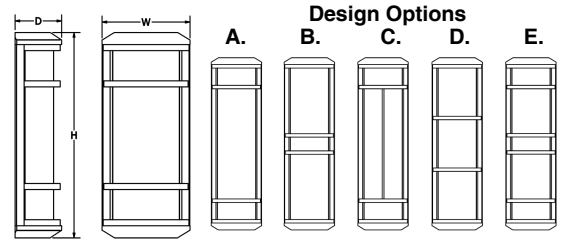

SQUARE BEAM RGB+W

Exterior Sconce

9777 Reavis Park Drive
St. Louis, MO 63123
800.331.2425 or 314.631.6000

sales@glighting.com www.glighting.com

GENERAL SPECIFICATION

RGB+White: LED lamping options (RGB30, RGB35, & RGB40) feature RGB color changing plus a full power white channel. DMX controller supplied by others.

RGB: LED lamping option features RGB color changing. DMX controller supplied by others.

Static Color: LED options (Red, Green, or Blue) feature static color.

LED: High efficiency mid-power LEDs are field serviceable.

LED Dimming: Standard 0-10V dimming when static color specified.

LED Driver: Driver remotely mounted up to 10' from fixture body.

Body: Extruded aluminum wall plate and rails. Body hinges for easy serviceability.

Diffuser: Extruded polycarbonate lens is UL-94 HB Flame Class rated.

Standard Finishes: Highly durable oven cured no VOC premium powder coat.

Design: Aluminum die cast end caps and decorative bars.

Modified: Contact factory for modified lengths, lamping and decorative fronts.

Exterior Mounting: Gasketed between wall and wall plate.

Listing: Fixture ETL listed for wet locations.

SAMPLE CATALOG NUMBER:						
GL-5471-		MM-	S-	PA-	A-	A
MODEL NO.	LAMPING	DIFFUSER	FINISH	DESIGN	OPTION(S)	
GL-5470 W 7 1/4" in H 17" in 5lbs 2.3kg D 3 7/8" in	Y. RED Z. GREEN AA. BLUE BB. RGB CC. 14RGB30 DD. 14RGB35 EE. 14RGB40	Standard: S. Satin White Polycarbonate is UL-94 HB Flame Class rated.	Standard: Powder Coat BLK-Black BL-Blue GR-Gray LG-Light Gray BE-Beige PAB-Antique Brass PA-Painted Aluminum PTC-Painted Copper WH-White DBZ-Dark Bronze NSN-New Satin Nickel BRN-Brown RD-Red CH-Champagne RG-Reed Green SG-Sungold GM-Gun Metal POR-Oil Rubbed Bronze PG-Pine Green DO-Deep Orange PV-Purple Violet NB-Navy Blue	Standard: A. Optional: B. C. D. E. Not available with GL-5470	A. No Options EL. Emergency LED Remote mount up to 10' from lamping in controlled environment with an area temperature range of 32°-131°F. LED only. Specify 120 or 277 voltage.	
GL-5471 W 7 1/4" in H 25" in 7lbs 3.2kg D 3 7/8" in	FF. RED GG. GREEN HH. BLUE II. RGB JJ. 14RGB30 KK. 14RGB35 LL. 14RGB40 MM. 28RGB30 NN. 28RGB35 OO. 28RGB40					
GL-5472 W 7 1/4" in H 37" in 10lbs 4.5kg D 3 7/8" in	PP. RED QQ. GREEN RR. BLUE SS. RGB TT. 21RGB30 UU. 21RGB35 VV. 21RGB40 WW. 42RGB30 XX. 42RGB35 YY. 42RGB40					
GL-5473 W 7 1/4" in H 49" in 14lbs 6.3kg D 3 7/8" in	ZZ. RED AB. GREEN AC. BLUE AD. RGB AE. 28RGB30 AF. 28RGB35 AG. 28RGB40 AH. 56RGB30 AI. 56RGB35 AJ. 56RGB40		Textured Powder TLV-Light Verdigris TWH-Textured White TBL-Textured Black TS-Textured Silver TBZ-Textured Bronze TST-Stone Premium: SA-Satin Aluminum			

All dimensions are nominal.

Light Source Definition

Lamp	LED	CRI	Rated Life Hrs	Delivered Lumens	Kelvin	Lamp	LED	CRI	Rated Life Hrs	Delivered Lumens	Kelvin
14RGB30	14W	+80	50000	781	3000	28RGB30	28W	+80	50000	1562	3000
14RGB35	14W	+80	50000	781	3500	28RGB35	28W	+80	50000	1562	3500
14RGB40	14W	+80	50000	781	4000	28RGB40	28W	+80	50000	1562	4000
21RGB30	21W	+80	50000	1171	3000	42RGB30	42W	+80	50000	2527	3000
21RGB35	21W	+80	50000	1171	3500	42RGB35	42W	+80	50000	2527	3500
21RGB40	21W	+80	50000	1171	4000	42RGB40	42W	+80	50000	2527	4000
						56RGB30	56W	+80	50000	3124	3000
						56RGB35	56W	+80	50000	3124	3500
						56RGB40	56W	+80	50000	3124	4000

Universal Voltage unless otherwise specified.