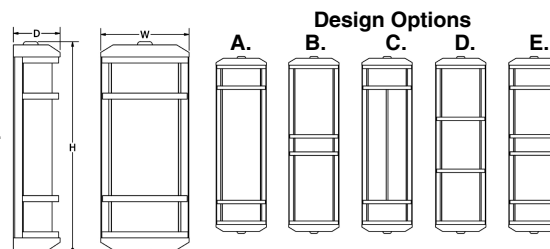

SQUARE BEAM with LED SPOT

Exterior Sconce

9777 Reavis Park Drive

St. Louis, MO 63123

800.331.2425 or 314.631.6000

sales@glighting.com www.glighting.com

GENERAL SPECIFICATION

LED Up/Down Light: Non-dimming 3.6W 225 lumen LED spot.

LED Reflector: 40° and 60° reflectors available.

LED: High efficiency mid-power LEDs are field serviceable.

LED Dimming: 0-10V dimming standard.

Body: Extruded aluminum wall plate and rails. Body hinges for easy serviceability.

Diffuser: Extruded polycarbonate lens is UL-94 HB Flame Class rated.

Standard Finishes: Highly durable oven cured no VOC premium powder coat.

Design: Aluminum die cast end caps and decorative bars.

Modified: Contact factory for modified lengths, lamping and decorative fronts.

Exterior Mounting: Gasketed between wall and wall plate.

Listing: Fixture ETL listed for wet locations.

SAMPLE CATALOG NUMBER:						
GL-5481-	G-	C-	S-	PA-	A-	A
MODEL NO.	LAMPING	DIRECTION	DIFFUSER	FINISH	DESIGN	OPTION(S)
GL-5480 W 7 1/4" in H 17 1/2" in 5lbs D 3 7/8" in 2.3kg	A. 14LED30 C. 14LED40	A. 40° Uplight & No Downlight B. 60° Uplight & No Downlight C. 40° Downlight & No Uplight	Standard: S. Satin White Polycarbonate is UL-94 HB Flame Class rated.	Standard: Powder Coat BLK-Black BL-Blue GR-Gray LG-Light Gray BE-Beige PAB-Antique Brass PA-Painted Aluminum PTC-Painted Copper WH-White DBZ-Dark Bronze NSN-New Satin Nickel BRN-Brown RD-Red CH-Champagne RG-Reed Green SG-Sungold GM-Gun Metal POR-Oil Rubbed Bronze PG-Pine Green DO-Deep Orange PV-Purple Violet NB-Navy Blue Textured Powder TLV-Light Verdigris TWH-Textured White TBL-Textured Black TS-Textured Silver TBZ-Textured Bronze TST-Stone Premium: SA-Satin Aluminum	Standard: A. Optional: B. C. D. E. Not available with GL-5480	A. No Options EL. Emergency LED Remote mount up to 10' from lamping in controlled environment with an area temperature range of 32°-131°F. LED only. Specify 120 or 277 voltage.
GL-5481 W 7 1/4" in H 27 1/2" in 7lbs D 3 7/8" in 3.2kg	D. 14LED30 F. 14LED40 G. 28LED30 I. 28LED40	D. 60° Downlight & No Uplight E. 40° Up & Down F. 60° Up & Down G. 40° Up 60° Down H. 60° Up 40° Down				
GL-5482 W 7 1/4" in H 39 1/2" in 10lbs D 3 7/8" in 4.5kg	K. 21LED30 M. 21LED40 N. 42LED30 P. 42LED40					
GL-5483 W 7 1/4" in H 51 1/2" in 14lbs D 3 7/8" in 6.3kg	R. 28LED30 T. 28LED40 U. 56LED30 W. 56LED40					

All dimensions are nominal.

Light Source Definition

Lamp	LED	CRI	Rated Life Hrs	Delivered Lumens	Kelvin	Spot LED	Reflector	CRI	Lumens	Kelvin
14LED30	14W	80	50000	1333	3000	3.6W	40°	80	225	3000 & 4000
14LED40	14W	80	50000	1333	4000	3.6W	60°	80	225	3000 & 4000
21LED30	21W	80	50000	2095	3000					
21LED40	21W	80	50000	2095	4000					
28LED30	28W	80	50000	2690	3000					
28LED40	28W	80	50000	2690	4000					
42LED30	42W	80	50000	4191	3000					
42LED40	42W	80	50000	4191	4000					
56LED30	56W	80	50000	5764	3000					
56LED40	56W	80	50000	5764	4000					

Universal Voltage unless otherwise specified.