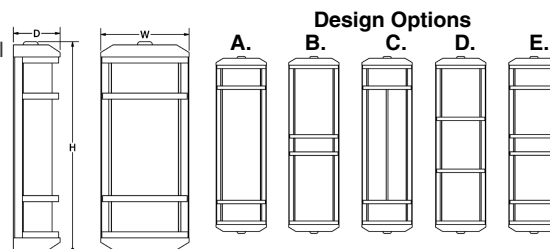

Design: Aluminum die cast end caps and decorative bars.

Exterior Mounting: Gasketed between wall and wall plate.

Listing: Fixture ETL listed for wet locations.

SAMPLE CATALOG NUMBER:							
GL-5481-		G-	C-	S-	PA-	A-	A
MODEL NO.	LAMPING	DIRECTION	DIFFUSER	FINISH	DESIGN	OPTION(S)	
GL-5480 W 7 1/4" in H 17 1/2" in 5lbs D 3 7/8" in 2.3kg	Y. RED Z. GREEN AA. BLUE BB. RGB CC. 14RGB30 EE. 14RGB40	A. 40° Uplight & No Downlight B. 60° Uplight & No Downlight C. 40° Downlight & No Uplight	Standard: S. Satin White Polycarbonate is UL-94 HB Flame Class rated.	Standard: Powder Coat BLK- Black BL- Blue GR- Gray LG- Light Gray BE- Beige PAB- Antique Brass PA- Painted Aluminum PTC- Painted Copper WH- White DBZ- Dark Bronze NSN- New Satin Nickel BRN- Brown RD- Red CH- Champagne RG- Reed Green SG- Sungold GM- Gun Metal POR- Oil Rubbed Bronze PG- Pine Green DO- Deep Orange PV- Purple Violet NB- Navy Blue Textured Powder TLV- Light Verdigris TWH- Textured White TBL- Textured Black TS- Textured Silver TBZ- Textured Bronze TST- Stone Premium: SA- Satin Aluminum	Standard: A. Optional: B. C. D. E. Not available with GL-5480	A. No Options EL. Emergency LED Remote mount up to 10' from lamping in controlled environment with an area temperature range of 32°-131°F. LED only. Specify 120 or 277 voltage.	
GL-5481 W 7 1/4" in H 27 1/2" in 7lbs D 3 7/8" in 3.2kg	FF. RED GG. GREEN HH. BLUE II. RGB JJ. 14RGB30 LL. 14RGB40 MM. 28RGB30 OO. 28RGB40	D. 60° Downlight & No Uplight E. 40° Up & Down F. 60° Up & Down G. 40° Up 60° Down H. 60° Up 40° Down					
GL-5482 W 7 1/4" in H 39 1/2" in 10lbs D 3 7/8" in 4.5kg	PP. RED QQ. GREEN RR. BLUE SS. RGB TT. 21RGB30 VV. 21RGB40 WW. 42RGB30 YY. 42RGB40						
GL-5483 W 7 1/4" in H 51 1/2" in 14lbs D 3 7/8" in 6.3kg	ZZ. RED AB. GREEN AC. BLUE AD. RGB AE. 28RGB30 AG. 28RGB40 AH. 56RGB30 AJ. 56RGB40						