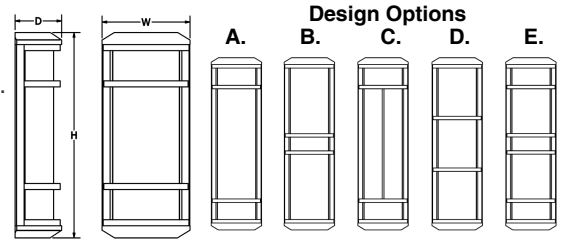

### GENERAL SPECIFICATION

- LED:** High efficiency mid-power LEDs are field serviceable.
- LED Dimming:** 0-10V dimming standard.
- Body:** Extruded aluminum wall plate and rails. Body hinges for easy serviceability.
- Diffuser:** Extruded polycarbonate lens is UL-94 HB Flame Class rated.
- Standard Finishes:** Highly durable oven cured no VOC premium powder coat.
- Design:** Aluminum die cast end caps and decorative bars.
- Modified:** Contact factory for modified lengths, lamping and decorative fronts.
- Exterior Mounting:** Gasketed between wall and wall plate.
- Listing:** Fixture ETL listed for wet locations.

All dimensions are nominal.