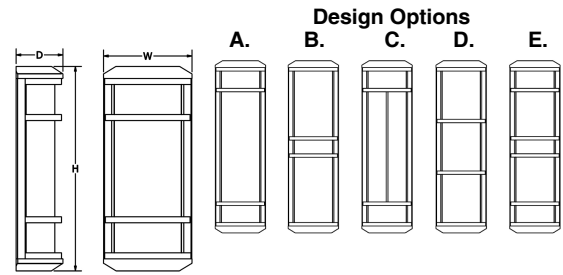

SQUARE BEAM RGB+W

ADA Interior Sconce

9777 Reavis Park Drive
St. Louis, MO 63123
800.331.2425 or 314.631.6000

sales@glighting.com www.glighting.com

GENERAL SPECIFICATION

RGB+White: LED lamping options (RGB30, RGB35, & RGB40) feature RGB color changing plus a full power white channel. DMX controller supplied by others.

RGB: LED lamping option features RGB color changing. DMX controller supplied by others. Static Color: LED options (Red, Green, or Blue) feature static color.

LED: High efficiency mid-power LEDs are field serviceable.

LED Dimming: Standard 0-10V dimming when static color specified.

LED Driver: Driver remotely mounted up to 10' from fixture body.

Body: Extruded aluminum wall plate and rails. Body hinges for easy serviceability.

Diffuser: Extruded polycarbonate lens is UL-94 HB Flame Class rated.

Standard Finishes: Highly durable oven cured no VOC premium powder coat.

Design: Aluminum die cast end caps and decorative bars.

Modified: Contact factory for modified lengths, lamping and decorative fronts.

SAMPLE CATALOG NUMBER:		H-	S-	PA-	A-	A	
GL-4471-							
MODEL NO.		LAMPING	DIFFUSER	FINISH	DESIGN	OPTION(S)	
GL-4470	W in 7 1/4" mm 185	Y. RED	Standard: S. Satin White Polycarbonate is UL-94 HB Flame Class rated.	Standard: BLK-Black BL-Blue GR-Gray LG-Light Gray BE-Beige PAB-Antique Brass PA-Painted Aluminum PTC-Painted Copper WH-White DBZ-Dark Bronze NSN-New Satin Nickel BRN-Brown RD-Red CH-Champagne RG-Reed Green SG-Sungold GM-Gun Metal POR-Oil Rubbed Bronze PG-Pine Green DO-Deep Orange PV-Purple Violet NB-Navy Blue	Standard: A. Optional: B. C. D. E. Not available with GL-4470	A. No Options EL. Emergency LED Remote mount up to 10' from lamping in controlled environment with an area temperature range of 32°-131°F. LED only. Specify 120 or 277 voltage.	
	5lbs 2.3kg	H in 17" mm 430 D in 3 7/8" mm 125					AA. BLUE BB. RGB CC. 14RGB30 DD. 14RGB35 EE. 14RGB40
GL-4471	W in 7 1/4" mm 185	FF. RED		Textured Powder TLV-Light Verdigris TWH-Textured White TBL-Textured Black TS-Textured Silver TBZ-Textured Bronze TST-Stone			
	7lbs 3.2kg	H in 25" mm 635 D in 3 7/8" mm 125					GG. GREEN HH. BLUE II. RGB JJ. 14RGB30 KK. 14RGB35 LL. 14RGB40 MM. 28RGB30 NN. 28RGB35 OO. 28RGB40
GL-4472	W in 7 1/4" mm 185	PP. RED		Premium: SA-Satin Aluminum			
	10lbs 4.5kg	H in 37" mm 940 D in 3 7/8" mm 125					QQ. GREEN RR. BLUE SS. RGB TT. 21RGB30 UU. 21RGB35 VV. 21RGB40 WW. 42RGB30 XX. 42RGB35 YY. 42RGB40
GL-4473	W in 7 1/4" mm 185	ZZ. RED					
	14lbs 6.3kg	H in 49" mm 1245 D in 3 7/8" mm 125					AB. GREEN AC. BLUE AD. RGB AE. 28RGB30 AF. 28RGB35 AG. 28RGB40 AH. 56RGB30 AI. 56RGB35 AJ. 56RGB40

All dimensions are nominal.

Light Source Definition

Lamp	LED	CRI	Rated Life Hrs	Delivered Lumens	Kelvin	Lamp	LED	CRI	Rated Life Hrs	Delivered Lumens	Kelvin
14RGB30	14W	+80	50000	781	3000	28RGB30	28W	+80	50000	1562	3000
14RGB35	14W	+80	50000	781	3500	28RGB35	28W	+80	50000	1562	3500
14RGB40	14W	+80	50000	781	4000	28RGB40	28W	+80	50000	1562	4000
21RGB30	21W	+80	50000	1171	3000	42RGB30	42W	+80	50000	2527	3000
21RGB35	21W	+80	50000	1171	3500	42RGB35	42W	+80	50000	2527	3500
21RGB40	21W	+80	50000	1171	4000	42RGB40	42W	+80	50000	2527	4000
Universal Voltage unless otherwise specified.						56RGB30	56W	+80	50000	3124	3000
						56RGB35	56W	+80	50000	3124	3500
						56RGB40	56W	+80	50000	3124	4000