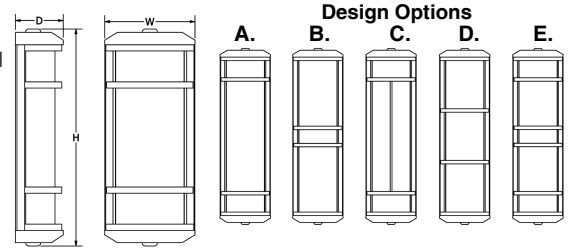

SQUARE BEAM with LED SPOT

9777 Reavis Park Drive

St. Louis, MO 63123

800.331.2425 or 314.631.6000

ADA Interior Sconce - RGBW

sales@glighting.com www.glighting.com

GENERAL SPECIFICATION

LED Up/Down Light: Non-dimming static white 3.6W 225 lumen LED spot.

LED Reflector: 40° and 60° reflectors available.

RGB+White: LED lamping options (RGB30 & RGB40) feature RGB color changing plus a full power white channel. DMX controller supplied by others.

RGB: LED lamping option features RGB color changing. DMX controller supplied by others.

Static Color: LED options (Red, Green, or Blue) feature static color.

LED: High efficiency mid-power LEDs are field serviceable.

LED Dimming: Standard 0-10V dimming when static color specified.

LED Driver: Driver remotely mounted up to 10' from fixture body.

Body: Extruded aluminum wall plate and rails. Body hinges for easy serviceability.

Diffuser: Extruded polycarbonate lens is UL-94 HB Flame Class rated.

Standard Finishes: Highly durable oven cured no VOC premium powder coat.

Design: Aluminum die cast end caps and decorative bars.

SAMPLE CATALOG NUMBER:						
GL-4481-	MM-	C-	S-	PA-	A-	A
MODEL NO.	LAMPING	DIRECTION	DIFFUSER	FINISH	DESIGN	OPTION(S)
GL-4480 W in 7 1/4" H in 17 1/2" 5lbs D in 3 7/8" 2.3kg	Y. RED Z. GREEN AA. BLUE BB. RGB CC. 14RGB30 EE. 14RGB40	A. 40° Uplight & No Downlight B. 60° Uplight & No Downlight C. 40° Downlight & No Uplight D. 60° Downlight & No Uplight E. 40° Up & Down F. 60° Up & Down G. 40° Up 60° Down H. 60° Up 40° Down	Standard: S. Satin White Polycarbonate is UL-94 HB Flame Class rated.	Standard: Powder Coat BLK-Black BL-Blue GR-Gray LG-Light Gray BE-Beige PAB-Antique Brass PA-Painted Aluminum PTC-Painted Copper WH-White DBZ-Dark Bronze NSN-New Satin Nickel BRN-Brown RD-Red CH-Champagne RG-Reed Green SG-Sungold GM-Gun Metal POR-Oil Rubbed Bronze PG-Pine Green DO-Deep Orange PV-Purple Violet NB-Navy Blue Textured Powder TLV-Light Verdigris TWH-Textured White TBL-Textured Black TS-Textured Silver TBZ-Textured Bronze TST-Stone Premium: SA-Satin Aluminum	Standard: A. Optional: B. C. D. E. Not available with GL-4480	A. No Options EL. Emergency LED Remote mount up to 10' from lamping in controlled environment with an area temperature range of 32°-131°F. LED only. Specify 120 or 277 voltage.
GL-4481 W in 7 1/4" H in 27 1/2" 7lbs D in 3 7/8" 3.2kg	FF. RED GG. GREEN HH. BLUE II. RGB JJ. 14RGB30 LL. 14RGB40 MM. 28RGB30 OO. 28RGB40					
GL-4482 W in 7 1/4" H in 39 1/2" 10lbs D in 3 7/8" 4.5kg	PP. RED QQ. GREEN RR. BLUE SS. RGB TT. 21RGB30 VV. 21RGB40 WW. 42RGB30 YY. 42RGB40					
GL-4483 W in 7 1/4" H in 51 1/2" 14lbs D in 3 7/8" 6.3kg	ZZ. RED AB. GREEN AC. BLUE AD. RGB AE. 28RGB30 AG. 28RGB40 AH. 56RGB30 AJ. 56RGB40					

All dimensions are nominal.

Light Source Definition

Code	LED	CRI	Rated Life Hrs	Delivered Lumens	Kelvin	Spot LED	Reflector	CRI	Lumens	Kelvin
14RGB30	14W	+80	50000	781	3000	3.6W	40°	80	225	3000 & 4000
14RGB40	14W	+80	50000	781	4000	3.6W	60°	80	225	3000 & 4000
21RGB30	21W	+80	50000	1171	3000					
21RGB40	21W	+80	50000	1171	4000					
28RGB30	28W	+80	50000	1562	3000					
28RGB40	28W	+80	50000	1562	4000					
42RGB30	42W	+80	50000	2527	3000					
42RGB40	42W	+80	50000	2527	4000					
56RGB30	56W	+80	50000	3124	3000					
56RGB40	56W	+80	50000	3124	4000					

Universal Voltage unless otherwise specified.