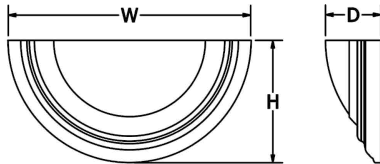

STOCKPORT

Interior ADA Sconce

9777 Reavis Park Drive
St. Louis, MO 63123
800.331.2425 or 314.631.6000

sales@glighting.com www.glighting.com

GENERAL SPECIFICATION

LED: High efficiency mid-power LEDs are field serviceable.

LED Dimming: Standard 1% 0-10V dimming. TRIAC, DALI, or DMX available upon request. Integral driver.

Body: Spun .050 aluminum or 18ga steel.

Acrylic: Seamless acrylic is UL-94 HB Flame Class rated.

Finish: Highly durable oven cured no VOC premium powder coat.

Modifications: Consult factory for lamping options.

Surge Protection: External surge protector provided as standard.

SAMPLE CATALOG NUMBER:							
GL-4090-		L15-	W-	SN-	A		
MODEL NO.		LAMPING	ACRYLIC	FINISH	OPTION(S)		
GL-4090 W in 16" mm 405 H in 8" mm 205 5lbs 2.3kg D in 4" mm 100	L10. 1LED30 L15. 1LED35 L14. 1LED40	Standard: W. White Opal Optional: S. Satin White F. Faux Alabaster M. Earth Marble	Standard: Powder Coat BLK-Black BL-Blue GR-Gray LG-Light Gray BE-Beige PAB-Antique Brass PA-Painted Aluminum PTC-Painted Copper WH-White DBZ-Dark Bronze NSN-New Satin Nickel BRN-Brown RD-Red CH-Champagne RG-Reed Green SG-Sungold GM-Gun Metal POR-Oil Rubbed Bronze PG-Pine Green DO-Deep Orange PV-Purple Violet NB-Navy Blue Textured Powder TLV-Light Verdigris TWH-Textured White TBL-Textured Black TS-Textured Silver TBZ-Textured Bronze TST-Stone Premium: SA-Satin Aluminum SB-Satin Brass PB-Polished Brass AB-Antique Brass ORB-Oil Rubbed Bronze SC-Satin Chrome SN-Satin Nickel PC-Polished Copper SA-Satin Aluminum	A. No Options EL. Emergency LED Remote mount up to 10' from light source in controlled environment with an area temperature range of 32°-131°F. Specify 120 or 277 voltage. L. Perforated Top Lens Painted white perforated metal top lens. TL. Acrylic Top Lens White acrylic top lens.			
					GL-4091 W in 23" mm 790 H in 11 1/2" mm 290 7lbs 3.2kg D in 4" mm 100	L10. 1LED30 L15. 1LED35 L14. 1LED40	Acrylic is UL-94 HB Flame Class rated.

All dimensions are nominal.

Light Source Definition

Code	Total Wattage	CRI	Rated Life Hrs	Board Lumens	Kelvin
L10	14	+80	50000	1895	3000
L15	14	+80	50000	1895	3500
L14	14	+80	50000	1895	4000

Universal Voltage unless otherwise specified.