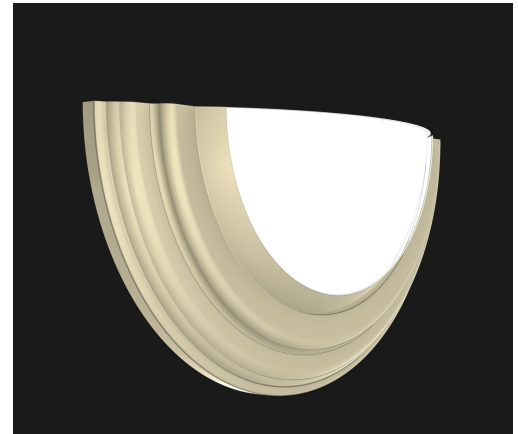

STOCKPORT

Interior ADA Sconce

9777 Reavis Park Drive
St. Louis, MO 63123
800.331.2425 or 314.631.6000

sales@glighting.com www.glighting.com

GENERAL SPECIFICATION

LED: High efficiency mid-power LEDs are field serviceable.

LED Dimming: Standard 1% 0-10V dimming. TRIAC, DALI, or DMX available upon request. Integral driver.

Body: Spun .050 aluminum or 18ga steel.

Acrylic: Seamless acrylic is UL-94 HB Flame Class rated.

Finish: Highly durable oven cured no VOC premium powder coat.

Modifications: Consult factory for lamping options.

Surge Protection: External surge protector provided as standard.

SAMPLE CATALOG NUMBER:							
GL-4090-		L15-	W-	SN-	A		
MODEL NO.		LAMPING	ACRYLIC	FINISH	OPTION(S)		
GL-4090 W in 16" mm 405 H in 8" mm 205 5lbs 2.3kg D in 4" mm 100	L10. 1LED30 L15. 1LED35 L14. 1LED40	Standard: W. White Opal Optional: S. Satin White F. Faux Alabaster M. Earth Marble	Standard: Powder Coat BLK-Black BL-Blue GR-Gray LG-Light Gray BE-Beige PAB-Antique Brass PA-Painted Aluminum PTC-Painted Copper WH-White DBZ-Dark Bronze NSN-New Satin Nickel BRN-Brown RD-Red CH-Champagne RG-Reed Green SG-Sungold GM-Gun Metal POR-Oil Rubbed Bronze PG-Pine Green DO-Deep Orange PV-Purple Violet NB-Navy Blue Textured Powder TLV-Light Verdigris TWH-Textured White TBL-Textured Black TS-Textured Silver TBZ-Textured Bronze TST-Stone Premium: SA-Satin Aluminum SB-Satin Brass PB-Polished Brass AB-Antique Brass ORB-Oil Rubbed Bronze SC-Satin Chrome SN-Satin Nickel PC-Polished Copper SA-Satin Aluminum	A. No Options EL. Emergency LED Remote mount up to 10' from light source in controlled environment with an area temperature range of 32°-131°F. Specify 120 or 277 voltage. L. Perforated Top Lens Painted white perforated metal top lens. TL. Acrylic Top Lens White acrylic top lens.			
					GL-4091 W in 23" mm 790 H in 11 1/2" mm 290 7lbs 3.2kg D in 4" mm 100	L10. 1LED30 L15. 1LED35 L14. 1LED40	Acrylic is UL-94 HB Flame Class rated.

All dimensions are nominal.

Light Source Definition

Code	Total Wattage	CRI	Rated Life Hrs	Board Lumens	Kelvin
L10	14	+80	50000	1895	3000
L15	14	+80	50000	1895	3500
L14	14	+80	50000	1895	4000

Universal Voltage unless otherwise specified.