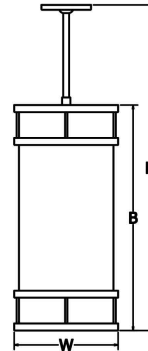

WINDSOR

Indoor Pendant

9777 Reavis Park Drive
St. Louis, MO 63123
800.331.2425 or 314.631.6000

sales@glighting.com www.glighting.com

GENERAL SPECIFICATION

- **LED:** High efficiency mid-power LEDs are field serviceable.
- **LED Dimming:** Standard 1% 0-10V dimming. TRIAC, DALI, or DMX available upon request.
- **Down Light:** 90CRI 17 watt 2000 lumen module. Lamping code ending with "DL" includes downlight.
- **Acrylic:** Seamless acrylic is UL-94 HB Flame Class rated.
- **Canopy:** Matches fixture finish. Low profile canopy may be mounted on flat or sloped ceilings up to 40°. Available stem or field adjustable cord and cable.
- **Cable Hanger Option:** Supplied with standard 72" white cord and cable. Field adjustable.
- **Finish:** Highly durable oven cured no VOC premium powder coat.
- **Modifications:** Consult factory for lamping or cluster options.
- **Surge Protection:** External surge protector provided as standard.

SAMPLE CATALOG NUMBER:						
GL-2435-	A-	W-	NSN-	1-	A-	34
MODEL NO.	LAMPING	ACRYLIC	FINISH	HANGER	OPTION(S)	OVERALL HEIGHT
GL-2435 12lbs W in 11 1/8" mm 280 6 kg B in 26" mm 635 H in 34" mm 890 Fixture does not include downlight	U. 4LED30 V. 4LED35 W. 4LED40 T. RGB	Standard: W. White Opal S. Satin White Acrylic is UL-94 HB Flame Class rated.	Standard: Powder Coat BLK-Black BL-Blue GR-Gray LG-Light Gray BE-Beige PAB-Antique Brass PA-Painted Aluminum PTC-Painted Copper WH-White DBZ-Dark Bronze NSN-New Satin Nickel BRN-Brown RD-Red CH-Champagne RG-Reed Green SG-Sungold GM-Gun Metal POR-Oil Rubbed Bronze Textured Powder TLV-Light Verdigris TWH-Textured White TBL-Textured Black TS-Textured Silver TBZ-Textured Bronze TST-Stone Premium: SA-Satin Aluminum	1. Stem Remote driver. 2. Cable Standard white power cord. Remote driver. 3. Oversized with Stem 12" Canopy 4. Oversized with Cable Standard white power cord. 12" Canopy.	A. No Options BC. Black Cord Fixture supplied with black power cord. LC. 150" Cord & Cable Fixture supplied with 150" of cable and standard white cord or optional black cord. EL. Emergency LED Remote mount up to 10' from light source in controlled environment with an area temperature range of 32°-131°F. Specify 120 or 277 voltage.	Standard overall height shown by model no. For custom overall height, specify in inches.
GL-2436 21lbs W in 11 1/8" mm 280 10 kg B in 33 3/8" mm 850 H in 44" mm 1120 Fixture includes downlight	AA. 4LED30DL BB. 4LED35DL CC. 4LED40DL T. RGB					

All dimensions are nominal.

Light Source Definition

Code	Total Wattage	Delivered Lumens	Kelvin	Code	Total Wattage	Delivered Lumens	Kelvin
U	51W	5556	3000	AA	68W	7248	3000
V	51W	5556	3500	BB	68W	7248	3500
W	51W	5556	4000	CC	68W	7248	4000
RGB	Contact Factory for Details						

Universal Voltage unless otherwise specified.

*Includes downlight wattage (17W) and lumen output (1692lm)