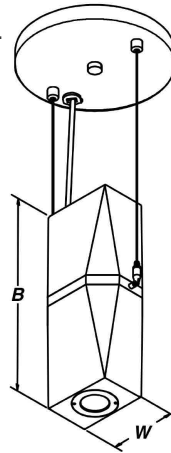

SAMPLE CATALOG NUMBER:							
MODEL NO.	LAMPING DOWN	LAMPING UP	OPTIC DOWN	OPTIC UP	FINISH	HANGER	OPTION(S)
GL-6622 W 4 1/2" 4lbs B 6" 1.8kg H 8-72"	A. 1LED30 B. 1LED35 C. 1LED40 D. 1LED30HO E. 1LED35HO F. 1LED40HO	A. 1LED30 B. 1LED35 C. 1LED40	Down R2. 20deg R3. 30deg R5. 50deg	Up R2. 20deg R3. 30deg R5. 50deg	Standard: Powder Coat BLK- Black BL- Blue GR- Gray LG- Light Gray BE- Beige PAB- Antique Brass PA- Painted Aluminum PTC- Painted Copper WH- White DBZ- Dark Bronze NSN- New Satin Nickel BRN- Brown RD- Red CH- Champagne RG- Reed Green SG- Sungold GM- Gun Metal POR- Oil Rubbed Bronze PG- Pine Green DO- Deep Orange PV- Purple Violet NB- Navy Blue Textured Powder TLV- Light Verdigris TWH- Textured White TBL- Textured Black TS- Textured Silver TBZ- Textured Bronze TST- Stone Premium: SA- Satin Aluminum	1. Cable Mount Remote Driver  Drivers mounted remotely 2. Cable Mount Oversized Canopy  Drivers mounted inside 10.125" dia oversized canopy	A. No Options BC. Black Cord Fixture supplied with black power cord. EL. Emergency LED Must be remotely mounted in a controlled environment with an area temperature range of 32°-131°F. Specify 120 or 277 voltage. 2C. Two Circuit Fixture wired with two circuits. Standard with HO lamping options. LC. 150" Cord & Cable Fixture supplied with 150" of cable and standard white cord or optional black cord.
GL-6623 W 4 1/2" 6lbs B 12" 2.7kg H 14-72"	A. 1LED30 B. 1LED35 C. 1LED40 G. 1LED30HO H. 1LED35HO I. 1LED40HO	A. 1LED30 B. 1LED35 C. 1LED40					