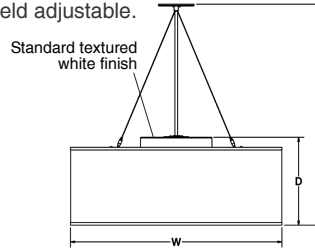

MARINA II RGB+WHITE

Interior Round Pendant

9777 Reavis Park Drive
St. Louis, MO 63123
800.331.2425 or 314.631.6000

sales@lighting.com www.lighting.com

GENERAL SPECIFICATION

RGB+White: LED option (RGB30, RGB35, & RGB40) features a full power white and RGB color changing light source. A second circuit controls the white channel. RGB channel wired DMX ready, full white 1% 0-10V dimming standard.

Canopy: Matches fixture finish. Low profile canopy may be mounted on flat or sloped ceilings up to 40°. Available stem or field adjustable cord and cable.

Cable Hanger Option: Supplied with standard 72" white cord and cable. Field adjustable.

RGB: LED option features RGB color changing light source. RGB channel wired DMX ready.

Static Color: LED options (Red, Green, or Blue) feature static color.

Shade: Standard white fabric shade with integral satin white diffuser. Custom shapes, sizes, and colors available.

Finish: Highly durable oven cured no VOC premium powder coat.

DMX: Controls by others.

Surge Protection: External surge protector provided as standard.

SAMPLE CATALOG NUMBER:							
GL-2742-	HH-	W-	NSN-	1-	A-	023	
MODEL NO.	LAMPING	SHADE	FINISH	HANGER	OPTIONS	OVERALL HEIGHT	
GL-2742 W in 24" 15lbs D in 11.5" 7kg H in 23"	DD. RED EE. GREEN FF. BLUE GG. RGB*	HH. RGB30* II. RGB35* JJ. RGB40*	W White C Cream BL Blue BK Black	Powder Coat BLK-Black BL-Blue GR-Gray LG-Light Gray BE-Beige PAB-Antique Brass PA-Painted Aluminum PTC-Painted Copper WH-White DBZ-Dark Bronze NSN-New Satin Nickel BRN-Brown RD-Red CH-Champagne RG-Reed Green SG-Sungold GM-Gun Metal POR-Oil Rubbed Bronze PG-Pine Green DO-Deep Orange PV-Purple Violet NB-Navy Blue	1. Stem 5. Cord & Cable Supplied with white cord with hanger option 5. Two power cords with all RGB and RGB+W lamping codes.	A. No Options BC. Black Cord Fixture supplied with black power cord. EL. Emergency LED Must be remotely mounted in a controlled environment with an area temperature range of 32°-131°F. LED only. Specify 120 or 277 voltage. LC. 150" Cord & Cable Supplied with 150" Cord & Cable.	Specify overall height for stem hanger option in inches.
GL-2743 W in 30" 18lbs D in 12.5" 8kg H in 23"	KK. RED LL. GREEN MM. BLUE NN. RGB*	OO. RGB30* PP. RGB35* QQ. RGB40*	S Stone R Red Washable: WW White WC Cream WLG Lt Gray WGR Gray	Textured Powder TLV-Light Verdigris TWH-Textured White TBL-Textured Black TS-Textured Silver TBZ-Textured Bronze TST-Stone			
GL-2744 W in 36" 20lbs D in 13.5" 9kg H in 25"	RR. RED SS. GREEN TT. BLUE UU. RGB*	VV. RGB30* WW. RGB35* XX. RGB40*	WBK Black WR Red WBL Blue				
GL-2745 W in 48" 25lbs D in 15.5" 11.5kg H in 27"	YY. RED ZZ. GREEN AB. BLUE AC. RGB*	AD. RGB30* AE. RGB35* AF. RGB40*	Shade options may vary based on availability. Consult Finish Guide at lighting.com for current options.				

All Dimensions are nominal.
*DMX controls supplied by others.