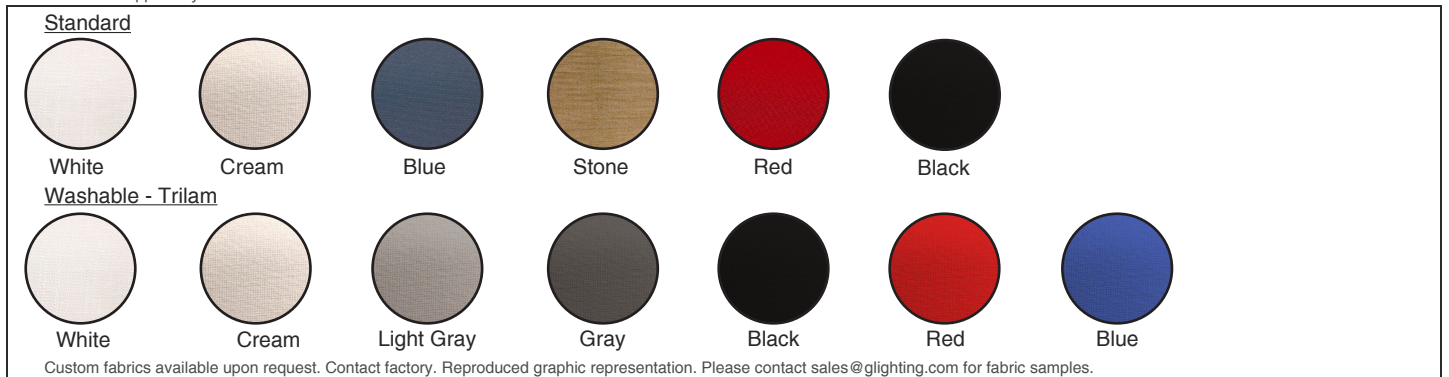

Shade

Custom fabrics available upon request. Contact factory. Reproduced graphic representation. Please contact sales@lighting.com for fabric samples.

Light Source Definition

Fixture	Total Wattage	Rated CRI	Life Hrs	Delivered Lumens
GL-2742	72	+80	50000	7436
GL-2743	72	+80	50000	7436
GL-2744	114	+80	50000	12248
GL-2745	114	+80	50000	12248

Universal Voltage unless otherwise specified.