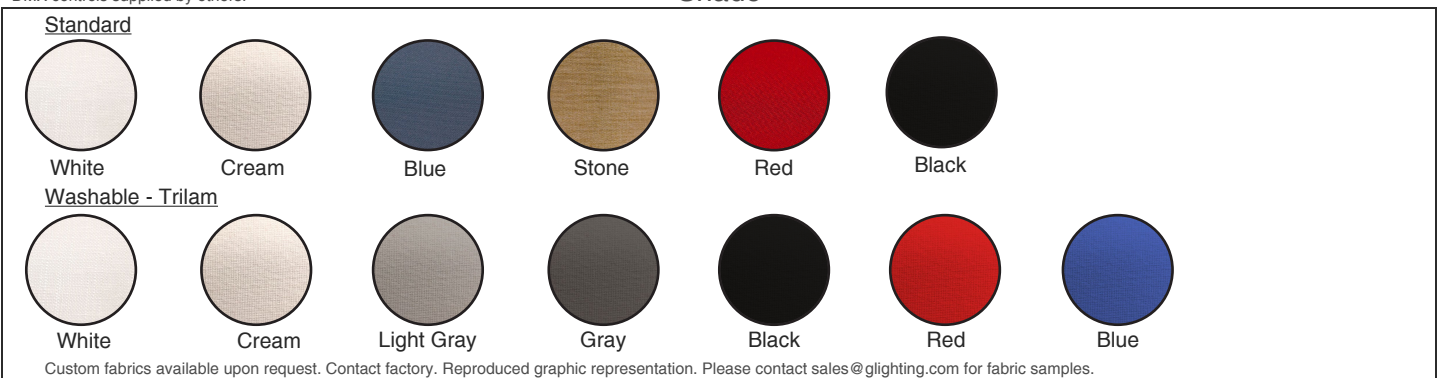

Shade

Light Source Definition

Fixture	Total Wattage	CRI	Rated Life Hrs	Delivered Lumens
GL-3742	72	+80	50000	7436
GL-3743	72	+80	50000	7436
GL-3744	114	+80	50000	12248
GL-3745	114	+80	50000	12248

Universal Voltage unless otherwise specified.