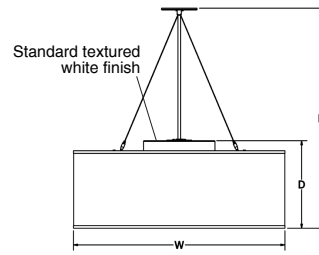

LED Dimming: Standard 1% 0-10V dimming. TRIAC, DALI, or DMX available upon request.

Shade: Standard white fabric shade with integral satin white diffuser.

Custom shapes, sizes, and colors available.

Canopy: Matches fixture finish. Low profile canopy may be mounted on flat or sloped ceilings up to 40°. Available stem or field adjustable cord and cable.

SAMPLE CATALOG NUMBER:						
GL-2742-	WD5-	W-	NSN-	1-	A-	023
MODEL NO.	LAMPING	SHADE	FINISH	HANGER	OPTIONS	OVERALL HEIGHT
GL-2742 W in 24" 15lbs D in 11.5" 7kg H in 23"	WD5	W White C Cream BL Blue BK Black S Stone R Red	Standard: Powder Coat BLK -Black BL -Blue GR -Gray LG -Light Gray BE -Beige PAB -Antique Brass PA -Painted Aluminum PTC -Painted Copper WH -White DBZ -Dark Bronze NSN -New Satin Nickel BRN -Brown RD -Red CH -Champagne RG -Reed Green SG -Sungold GM -Gun Metal POR -Oil Rubbed Bronze PG -Pine Green DO -Deep Orange PV -Purple Violet NB -Navy Blue	1. Stem 5. Cord & Cable Supplied with white cord with hanger option 5.	A. No Options BC. Black Cord Fixture supplied with black power cord. EL. Emergency LED Must be remotely mounted in a controlled environment with an area temperature range of 32°-131°F. LED only. Specify 120 or 277 voltage. LC. 150" Cord & Cable Supplied with 150" Cord & Cable.	Specify overall height for stem hanger option in inches.
GL-2743 W in 30" 18lbs D in 12.5" 8kg H in 24"	WD5	Washable: WW White WC Cream WLG Lt Gray	Textured Powder TLV -Light Verdigris TWH -Textured White TBL -Textured Black TS -Textured Silver TBZ -Textured Bronze TST -Stone			
GL-2744 W in 36" 20lbs D in 13.5" 9kg H in 25"	WD8					
GL-2745 W in 48" 25lbs D in 15.5" 11.5kg H in 27"	WD8					