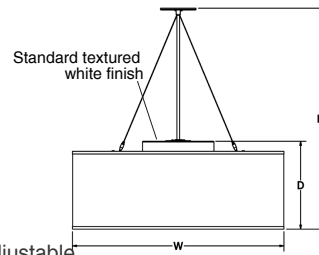

Custom shapes, sizes, and colors available.

Canopy: Matches fixture finish. Low profile canopy may be mounted on flat or sloped ceilings up to 40°. Available stem or field adjustable cord and cable.

Cable Hanger Option: Supplied with standard 72" white cord and cable. Field adjustable.

Finish: Highly durable oven cured no VOC premium powder coat.

Surge Protection: External surge protector provided as standard.

SAMPLE CATALOG NUMBER:							
GL-2732-	L55-	W-	NSN-	1-	A-	023	
MODEL NO.	LAMPING	SHADE	FINISH	HANGER	OPTIONS	OVERALL HEIGHT	
GL-2732 W in 24" 15lbs D in 11.5" 7kg H in 23"	DD. RED EE. GREEN FF. BLUE GG. RGB*	HH. RGB30* II. RGB35* JJ. RGB40*	W White C Cream BL Blue BK Black S Stone R Red	Standard: Powder Coat BLK -Black BL -Blue GR -Gray LG -Light Gray BE -Beige PAB -Antique Brass PA -Painted Aluminum PTC -Painted Copper WH -White DBZ -Dark Bronze NSN -New Satin Nickel BRN -Brown RD -Red CH -Champagne RG -Reed Green SG -Sungold GM -Gun Metal POR -Oil Rubbed Bronze PG -Pine Green DO -Deep Orange PV -Purple Violet NB -Navy Blue	1. Stem  5. Cord & Cable  Supplied with white cord with hanger option 5.	A. No Options BC. Black Cord Fixture supplied with black power cord. EL. Emergency LED Must be remotely mounted in a controlled environment with an area temperature range of 32°-131°F. LED only. Specify 120 or 277 voltage. LC. 150" Cord & Cable Supplied with 150" Cord & Cable.	Specify overall height for stem hanger option in inches.
GL-2733 W in 30" 18lbs D in 12.5" 8kg H in 24"	KK. RED LL. GREEN MM. BLUE NN. RGB*	OO. RGB30* PP. RGB35* QQ. RGB40*	WW White WC Cream WLG Lt Gray WGR Gray	Textured Powder TLV -Light Verdigris TWH -Textured White TBL -Textured Black TS -Textured Silver TBZ -Textured Bronze TST -Stone			
GL-2734 W in 36" 20lbs D in 13.5" 9kg H in 25"	RR. RED SS. GREEN TT. BLUE UU. RGB*	VV. RGB30* WW. RGB35* XX. RGB40*	WBL Blue				
GL-2735 W in 48" 25lbs D in 15.5" 11.5kg H in 27"	YY. RED ZZ. GREEN AB. BLUE AC. RGB*	AD. RGB30* AE. RGB35* AF. RGB40*					