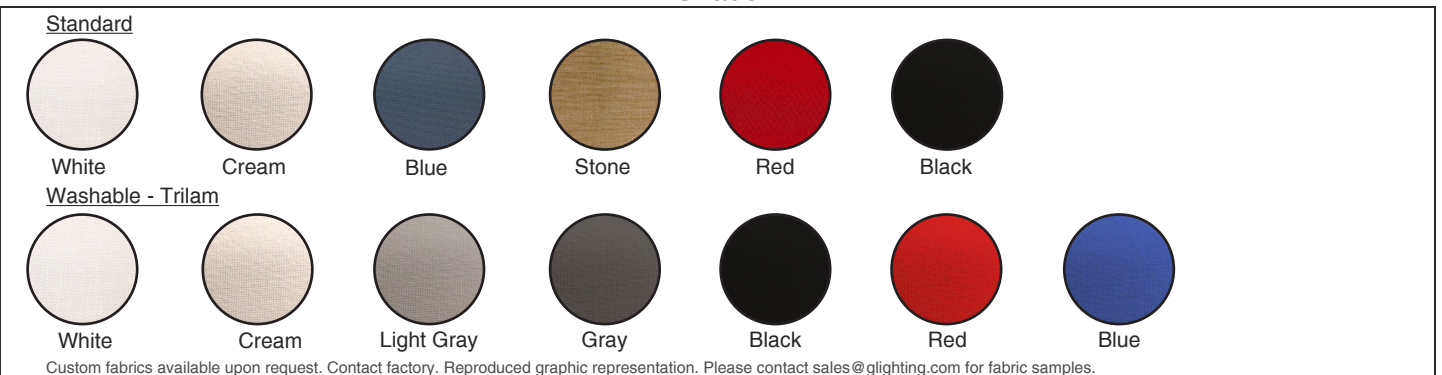

Shade

Light Source Definition

Code	Total Wattage	Delivered Lumens	Kelvin
WD5	107	7736	3500-1800
WD8	170	12248	3500-1800

Universal Voltage unless otherwise specified.