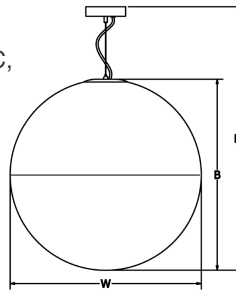

SAMPLE CATALOG NUMBER: GL-2801-					TW4-	1-	A
MODEL NO.					LAMPING	HANGER	OPTIONS
GL-2801	W in	24"	mm	610	TW4	1. Cable 	A. No Options
30lbs	B in	24"	mm	610			LC. 150" Cord & Cable Supplied with 150" Cord & Cable.
13.5kg	H in	30"-90"	mm	760-2285			EL. Emergency Ballast Remote mount up to 10' from light source in controlled environment with an area temperature range of 32°-131°F. Specify 120 or 277 voltage.
Fixture Painted Textured White							
GL-2802	W in	30"	mm	760	TW4		
40lbs	B in	30"	mm	760			
18kg	H in	36"-96"	mm	915-2440			
Fixture Painted Textured White							