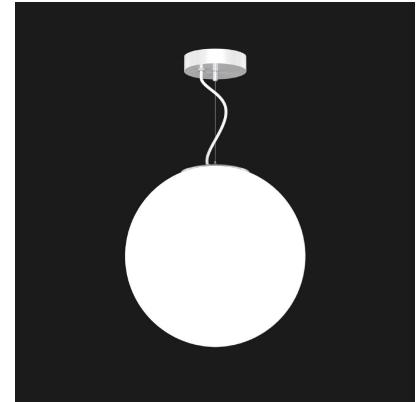

GLOBO TUNABLE WHITE

Acrylic Globe Indoor Pendant

9777 Reavis Park Drive
St. Louis, MO 63123
800.331.2425 or 314.631.6000

sales@glighting.com www.glighting.com

GENERAL SPECIFICATION

Tunable White: LED option (TW) features tunable white technology that adjusts from 6500K-2700K. For proper control, fixture needs two 0-10V dimming controls.

LED Tuning: CCT tunable using 0-10V wall control. TRIAC, DALI, or DMX available upon request.

LED Dimming: Intensity adjustable using 1% 0-10V wall control. TRIAC, DALI, or DMX available upon request.

Acrylic: White acrylic with seam is UL-94 HB Flame Class rated.

Cable Hanger: Comes with 72" cable and cord for on-site adjustability. Canopy painted textured white.

Finish: Highly durable oven cured no VOC premium powder coat.

Surge Protection: External surge protector provided as standard.

SAMPLE CATALOG NUMBER: GL-2801-					TW4-	1-	A
MODEL NO.					LAMPING	HANGER	OPTIONS
GL-2801	W in	24"	mm	610	TW4	1. Cable 	A. No Options
30lbs	B in	24"	mm	610			LC. 150" Cord & Cable Supplied with 150" Cord & Cable.
13.5kg	H in	30"-90"	mm	760-2285			EL. Emergency Ballast Remote mount up to 10' from light source in controlled environment with an area temperature range of 32°-131°F. Specify 120 or 277 voltage.
Fixture Painted Textured White							
GL-2802	W in	30"	mm	760	TW4		
40lbs	B in	30"	mm	760			
18kg	H in	36"-96"	mm	915-2440			
Fixture Painted Textured White							