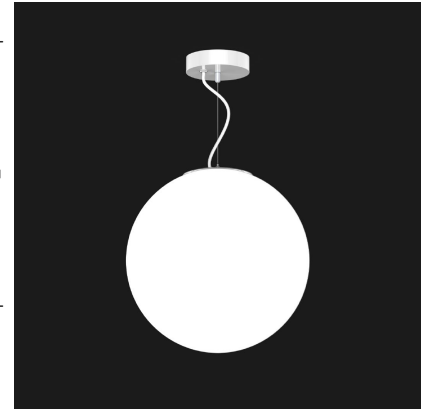

GLOBO WARM DIM

Acrylic Globe Indoor Pendant

9777 Reavis Park Drive
St. Louis, MO 63123
800.331.2425 or 314.631.6000

sales@glighting.com www.glighting.com

GENERAL SPECIFICATION

Warm Dim: LED option (WD) features warm dimming technology that dims smoothly from 3500K-1800K with standard 1% 0-10V dimming.

LED Dimming: Standard 1% 0-10V dimming. TRIAC, DALI, or DMX available upon request.

Acrylic: White acrylic with seam is UL-94 HB Flame Class rated.

Cable Hanger: Comes with 72" cable and cord for on-site adjustability. Canopy painted textured white.

Finish: Highly durable oven cured no VOC premium powder coat.

Surge Protection: External surge protector provided as standard.

SAMPLE CATALOG NUMBER: GL-2801-				WD4-	1-	A
MODEL NO.				LAMPING	HANGER	OPTIONS
GL-2801	W in	24"	mm 610	WD4	1. Cable 	A. No Options LC. 150" Cord & Cable Supplied with 150" Cord & Cable. EL. Emergency Ballast Remote mount up to 10' from light source in controlled environment with an area temperature range of 32°-131°F. Specify 120 or 277 voltage.
30lbs	B in	24"	mm 610			
13.5kg	H in	30"-90"	mm 760-2285			
Fixture Painted Textured White						
GL-2802	W in	30"	mm 760	WD4		
40lbs	B in	30"	mm 760			
18kg	H in	36"-96"	mm 915-2440			
Fixture Painted Textured White						