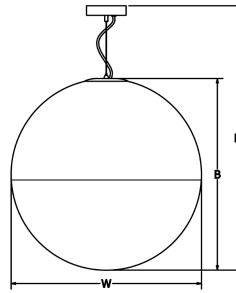

GLOBO WARM DIM

Acrylic Globe Indoor Pendant

9777 Reavis Park Drive
St. Louis, MO 63123
800.331.2425 or 314.631.6000

sales@glighting.com www.glighting.com

GENERAL SPECIFICATION

Warm Dim: LED option (WD) features warm dimming technology that dims smoothly from 3500K-1800K with standard 1% 0-10V dimming.

LED Dimming: Standard 1% 0-10V dimming. TRIAC, DALI, or DMX available upon request.

Acrylic: White acrylic with seam is UL-94 HB Flame Class rated.

Cable Hanger: Comes with 72" cable and cord for on-site adjustability. Canopy painted textured white.

Finish: Highly durable oven cured no VOC premium powder coat.

Surge Protection: External surge protector provided as standard.

SAMPLE CATALOG NUMBER: GL-2801-				WD4-	1-	A
MODEL NO.				LAMPING	HANGER	OPTIONS
GL-2801	W in	24"	mm 610	WD4	1. Cable 	A. No Options LC. 150" Cord & Cable Supplied with 150" Cord & Cable. EL. Emergency Ballast Remote mount up to 10' from light source in controlled environment with an area temperature range of 32°-131°F. Specify 120 or 277 voltage.
30lbs	B in	24"	mm 610			
13.5kg	H in	30"-90"	mm 760-2285			
Fixture Painted Textured White						
GL-2802	W in	30"	mm 760	WD4		
40lbs	B in	30"	mm 760			
18kg	H in	36"-96"	mm 915-2440			
Fixture Painted Textured White						

All Dimensions are nominal.

Light Source Definition

Fixture	Code	Total Wattage	Rated Life Hrs	Delivered Lumens
GL-2801	WD4	63	50000	4912
GL-2802	WD4	83	50000	6321

Universal Voltage unless otherwise specified.