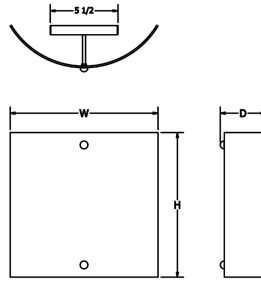

TAFRAIL

Indoor ADA Sconce

9777 Reavis Park Drive
St. Louis, MO 63123
800.331.2425 or 314.631.6000

sales@glighting.com www.glighting.com

GENERAL SPECIFICATION

LED: High efficiency mid-power LEDs.

LED Dimming: Standard 0-10V 1% dimming driver.

Mounting: Driver mounted in 4" square by 2 1/8" deep junction box. Steel City #52171 or equivalent (supplied by others). Must be mounted in a controlled environment with an area temperature range of 32°-131°F.

Surge Protection: External surge protector provided as standard.

Acrylic: UL-94 HB Flame Class rated.

Standard Finishes: Highly durable oven cured no VOC premium powder coat.

Custom: Contact factory for custom lamping, acrylic, or sizing.

SAMPLE CATALOG NUMBER:

GL-4590-

E5-

W-

NSN-

A

MODEL NO.	LAMPING	ACRYLIC	FINISH	OPTION(S)
GL-4590 W in 12" mm 305 H in 11 3/4" mm 300 D in 3 3/4" mm 95	E0. 1LED30 E5. 1LED35 E4. 1LED40	Standard: W. White Opal Optional: S. Satin White Acrylic is UL-94 HB Flame Class rated.	Standard: Powder Coat BLK-Black BL-Blue GR-Gray LG-Light Gray BE-Beige PAB-Antique Brass PA-Painted Aluminum PTC-Painted Copper WH-White DBZ-Dark Bronze NSN-New Satin Nickel BRN-Brown RD-Red CH-Champagne RG-Reed Green SG-Sungold GM-Gun Metal POR-Oil Rubbed Bronze PG-Pine Green DO-Deep Orange PV-Purple Violet NB-Navy Blue Textured Powder TLV-Light Verdigris TWH-Textured White TBL-Textured Black TS-Textured Silver TBZ-Textured Bronze TST-Stone	A. No Options B. Top White Perforated Diffuser Top perforated diffuser painted white. C. Bottom White Perforated Diffuser Bottom perforated diffuser painted white. EL. Emergency LED Remote mount up to 5' from lamps in controlled environment with an area temperature of 32°-131°F. LED only. Specify 120 or 277 voltage.

All dimensions are nominal.

Light Source Definition

Lamp	LED	CRI	Rated Life Hrs	Board Lumens	Kelvin
1LED30	11W	80	50000	1855	3000
1LED35	11W	80	50000	1855	3500
1LED40	11W	80	50000	1855	4000

Universal Voltage unless otherwise specified.