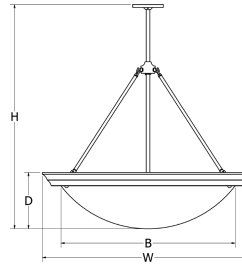

SAMPLE CATALOG NUMBER:						
GL-2002-		L95-		S-	NSN-	1-
A-		038				
MODEL NO.	LAMPING	ACRYLIC	FINISH	HANGER	OPTION(S)	OVERALL HEIGHT
GL-2000 14lbs B in 18" mm 457 6 kg W in 23 1/4" mm 686 D in 7 5/8" mm 229 H in 29" mm 737	IN3. 3MED L50. 5LED30 L55. 5LED35 L54. 5LED40	Standard: S. Satin White Optional: W. White Opal	Standard: Powder Coat BLK-Black BL-Blue GR-Gray LG-Light Gray BE-Beige PAB-Antique Brass PA-Painted Aluminum PTC-Painted Copper WH-White DBZ-Dark Bronze NSN-New Satin Nickel BRN-Brown RD-Red CH-Champagne RG-Reed Green SG-Sungold GM-Gun Metal POR-Oil Rubbed Bronze PG-Pine Green DO-Deep Orange PV-Purple Violet NB-Navy Blue	1. Stem 2. Cable 3. Arms 4. Stem Cluster Custom lengths available. For heights longer than standard, additional length will be added to top stem.	A. No Options F1. Add Finial F2. Add Finial B. Damp Location Available in powder coat or Satin Aluminum finish. EL. Emergency LED Remote mount up to 10' from lamping in controlled environment with an area temperature range of 32°-131°F. LED only. W. White Opal Top Lens INC only C. Clear Top Lens INC only P. Perforated Top Lens INC only Multi-circuiting available upon request.	Standard overall height shown by model no. For custom overall height, specify in inches.
GL-2001 21lbs B in 24" mm 610 10 kg W in 30 5/8" mm 780 D in 9" mm 230 H in 34" mm 865	IN3. 3MED L60. 6LED30 L65. 6LED35 L64. 6LED40	Acrylic is UL-94 HB Flame Class rated.	Textured Powder TLV-Light Verdigris TWH-Textured White TBL-Textured Black TS-Textured Silver TBZ-Textured Bronze TST-Stone			
GL-2002 29lbs B in 30" mm 762 13kg W in 36 1/4" mm 1016 D in 9 7/8" mm 270 H in 38" mm 965	IN6. 6MED L90. 9LED30 L95. 9LED35 L94. 9LED40					
GL-2003 37lbs B in 38" mm 965 17kg W in 44 7/8" mm 1194 D in 11 5/8" mm 311 H in 42" mm 1067	IN6. 6MED L120. 12LED30 L125. 12LED35 L124. 12LED40 38" available in Satin Aluminum and powder coat finish only					