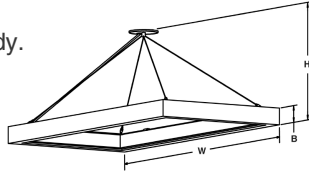

APEX

Inner Acrylic Interior Pendant

9777 Reavis Park Drive
St. Louis, MO 63123
800.331.2425 or 314.631.6000

sales@glighting.com www.glighting.com

GENERAL SPECIFICATION

- LED:** High efficiency mid-power LEDs are field serviceable.
- Lower Output:** Lamping code ending with LO features lower lumen output.
- LED Dimming:** Standard 1% 0-10V dimming.
- Driver:** Max remote driver installation distance: White LED 25ft from fixture body and RGB 45ft from fixture body. See Cubix/Apex Hanger Guide for more information.
- RGB:** DMX controller supplied by others.
- Cable Hanger:** Standard 150" cable and white cord for on-site adjustability.
- Canopy:** Matches fixture finish.
- Finish:** Highly durable oven cured no VOC premium powder coat.
- Surge Protection:** External surge protector provided as standard.