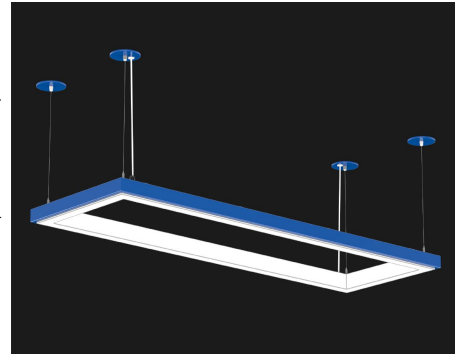

APEX

Inner Acrylic Interior Pendant

9777 Reavis Park Drive
St. Louis, MO 63123
800.331.2425 or 314.631.6000

sales@glighting.com www.glighting.com

GENERAL SPECIFICATION

- LED:** High efficiency mid-power LEDs are field serviceable.
- Lower Output:** Lamping code ending with LO features lower lumen output.
- LED Dimming:** Standard 1% 0-10V dimming.
- Driver:** Max remote driver installation distance: White LED 25ft from fixture body and RGB 45ft from fixture body. See Cubix/Apex Hanger Guide for more information.
- RGB:** DMX controller supplied by others.
- Cable Hanger:** Standard 150" cable and white cord for on-site adjustability.
- Canopy:** Matches fixture finish.
- Finish:** Highly durable oven cured no VOC premium powder coat.
- Surge Protection:** External surge protector provided as standard.