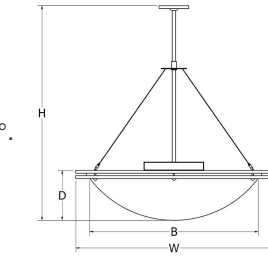

APOLLO

Indoor Pendant

9777 Reavis Park Drive

St. Louis, MO 63123

800.331.2425 or 314.631.6000

sales@glighting.com www.glighting.com

GENERAL SPECIFICATION

LED: High efficiency +90CRI mid-power LEDs are field serviceable. Universal voltage.

LED Dimming: Standard 1% 0-10V dimming with LED lamping option.

Body: GL-2010-2013 rings spun in 18ga steel or .050 aluminum. Closed body with LED lamping.

Canopy: Low profile. May be mounted on flat or sloped ceilings up to 40°.

Acrylic: Seamless acrylic is UL-94 HB Flame Class rated.

Finish: Highly durable oven cured no VOC premium powder coat.

Surge Protection: External surge protector provided as standard.

Textured white pan with LED lamping