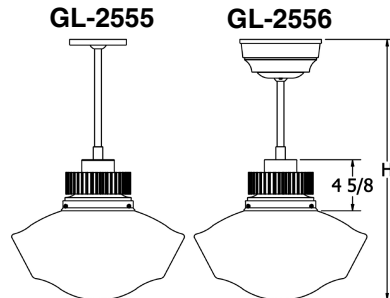

ARTICLE - High Output

Schoolhouse Interior Pendant

9777 Reavis Park Drive

St. Louis, MO 63123

800.331.2425 or 314.631.6000

sales@glighting.com www.glighting.com

GENERAL SPECIFICATION

LED: High efficiency LEDs are field serviceable. Driver mounted remotely in GL-2555.

Heatsink: Only available in black anodized.

LED Dimming: Standard 1% 0-10V dimming.

Canopy: May be mounted on flat or sloped ceilings up to 40°.

Body: 18ga steel or .050 aluminum glass fitter.

Glass: White opal diffuser hand blown in the USA.

Modifications: Consult factory for lamping or cluster options.

Finish: Highly durable oven cured no VO premium powder coat.

Surge Protection: External surge protector provided as standard.

SAMPLE CATALOG NUMBER:					
MODEL NO.	LAMPING	GLASS	FINISH	OPTION(S)	OVERALL HEIGHT
GL-2555 Driver mounted remotely	AA0. 1LED30L AA5. 1LED35L AA4. 1LED40L BB0. 1LED30M BB5. 1LED35M BB4. 1LED40M	6" Fitter: C. 14 1/8" x 7 1/4" D. 16" x 8 1/4" E. 18" x 9 7/8"	Standard: BLK-Black BL-Blue GR-Gray LG-Light Gray BE-Beige PAB-Antique Brass PA-Painted Aluminum PTC-Painted Copper WH-White DBZ-Dark Bronze NSN-New Satin Nickel BRN-Brown RD-Red CH-Champagne RG-Reed Green SG-Sungold GM-Gun Metal POR-Oil Rubbed Bronze PG-Pine Green DO-Deep Orange PV-Purple Violet NB-Navy Blue Textured Powder TLV-Light Verdigris TWH-Textured White TBL-Textured Black TS-Textured Silver TBZ-Textured Bronze TST-Stone	A. No Options B. Damp Location Available in powder coat or Satin Aluminum finish. EL. Emergency LED Remote mount up to 10' from light source in controlled environment with an area temperature range of 32°-131°F. LED only. Specify 120 or 277 voltage. IEL. Integral Emergency LED Integrally mounted emergency driver. Available in GL-2556 only.	Specify overall height in inches.
GL-2556 Driver mounted inside canopy	AA0. 1LED30L AA5. 1LED35L AA4. 1LED40L BB0. 1LED30M BB5. 1LED35M BB4. 1LED40M				

All dimensions are nominal.

Light Source Definition

Code	LED	Total Wattage	Delivered Lumens	Kelvin	CRI
AA0	1LED30L	34	3520	3000	80
AA5	1LED35L	34	3520	3500	80
AA4	1LED40L	34	3520	4000	80
BB0	1LED30M	48	4567	3000	80
BB5	1LED35M	48	4567	3500	80
BB4	1LED40M	48	4567	4000	80

Universal Voltage unless otherwise specified.