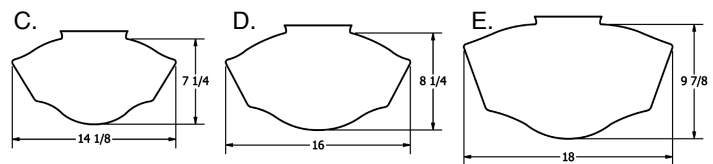

ARTICLE - High Output

Schoolhouse Interior Pendant

9777 Reavis Park Drive

St. Louis, MO 63123

800.331.2425 or 314.631.6000

sales@glighting.com www.glighting.com

GENERAL SPECIFICATION

LED: High efficiency LEDs are field serviceable. Driver mounted remotely in GL-2555.

Heatsink: Only available in black anodized.

LED Dimming: Standard 1% 0-10V dimming.

Canopy: May be mounted on flat or sloped ceilings up to 40°.

Body: 18ga steel or .050 aluminum glass fitter.

Glass: White opal diffuser hand blown in the USA.

Modifications: Consult factory for lamping or cluster options.

Finish: Highly durable oven cured no VO premium powder coat.

Surge Protection: External surge protector provided as standard.

SAMPLE CATALOG NUMBER:					
MODEL NO.	LAMPING	GLASS	FINISH	OPTION(S)	OVERALL HEIGHT
GL-2555 Driver mounted remotely	AA0. 1LED30L AA5. 1LED35L AA4. 1LED40L BB0. 1LED30M BB5. 1LED35M BB4. 1LED40M	6" Fitter: C. 14 1/8" x 7 1/4" D. 16" x 8 1/4" E. 18" x 9 7/8"	Standard: BLK-Black BL-Blue GR-Gray LG-Light Gray BE-Beige PAB-Antique Brass PA-Painted Aluminum PTC-Painted Copper WH-White DBZ-Dark Bronze NSN-New Satin Nickel BRN-Brown RD-Red CH-Champagne RG-Reed Green SG-Sungold GM-Gun Metal POR-Oil Rubbed Bronze PG-Pine Green DO-Deep Orange PV-Purple Violet NB-Navy Blue Textured Powder TLV-Light Verdigris TWH-Textured White TBL-Textured Black TS-Textured Silver TBZ-Textured Bronze TST-Stone	A. No Options B. Damp Location Available in powder coat or Satin Aluminum finish. EL. Emergency LED Remote mount up to 10' from light source in controlled environment with an area temperature range of 32°-131°F. LED only. Specify 120 or 277 voltage. IEL. Integral Emergency LED Integrally mounted emergency driver. Available in GL-2556 only.	Specify overall height in inches.
GL-2556 Driver mounted inside canopy	AA0. 1LED30L AA5. 1LED35L AA4. 1LED40L BB0. 1LED30M BB5. 1LED35M BB4. 1LED40M				

All dimensions are nominal.

Light Source Definition

Code	LED	Total Wattage	Delivered Lumens	Kelvin	CRI
AA0	1LED30L	34	3520	3000	80
AA5	1LED35L	34	3520	3500	80
AA4	1LED40L	34	3520	4000	80
BB0	1LED30M	48	4567	3000	80
BB5	1LED35M	48	4567	3500	80
BB4	1LED40M	48	4567	4000	80

Universal Voltage unless otherwise specified.