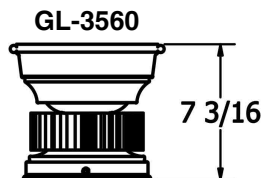

SAMPLE CATALOG NUMBER: GL-3560-				
MODEL NO.	LAMPING	GLASS	FINISH	OPTION(S)
GL-3560 Driver mounted inside canopy	AA0. 1LED30L AA5. 1LED35L AA4. 1LED40L BB0. 1LED30M BB5. 1LED35M BB4. 1LED40M	6" Fitter: C. 14 1/8" x 7 1/4" D. 16" x 8 1/4" E. 18" x 9 7/8"	Standard: Powder Coat BLK-Black BL-Blue GR-Gray LG-Light Gray BE-Beige PAB-Antique Brass PA-Painted Aluminum PTC-Painted Copper WH-White DBZ-Dark Bronze NSN-New Satin Nickel BRN-Brown RD-Red CH-Champagne RG-Reed Green SG-Sungold GM-Gun Metal POR-Oil Rubbed Bronze PG-Pine Green DO-Deep Orange PV-Purple Violet NB-Navy Blue Textured Powder TLV-Light Verdigris TWH-Textured White TBL-Textured Black TS-Textured Silver TBZ-Textured Bronze TST-Stone	A. No Options B. Damp Location Available in powder coat or Satin Aluminum finish. EL. Emergency LED Remote mount up to 10' from light source in controlled environment with an area temperature range of 32°-131°F. LED only. Specify 120 or 277 voltage. IEL. Integral Emergency LED Integrally mounted emergency ballast.

All dimensions are nominal.

Light Source Definition

Code	LED	Total Wattage	Delivered Lumens	Kelvin	CRI
AA0	1LED30L	34	3520	3000	80
AA5	1LED35L	34	3520	3500	80
AA4	1LED40L	34	3520	4000	80
BB0	1LED30M	48	4567	3000	80
BB5	1LED35M	48	4567	3500	80
BB4	1LED40M	48	4567	4000	80

Universal Voltage unless otherwise specified.