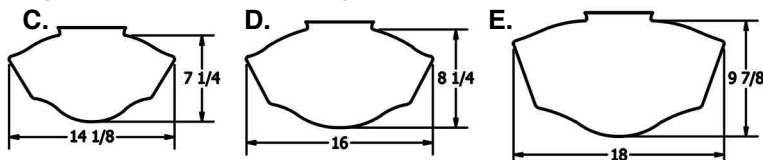

ARTICLE - High Output

Schoolhouse Interior Surface Mount

9777 Reavis Park Drive
St. Louis, MO 63123
800.331.2425 or 314.631.6000

sales@glighting.com www.glighting.com

GENERAL SPECIFICATION

LED: High efficiency LEDs are field serviceable.

Heatsink: Only available in black anodized.

LED Dimming: Standard 0-10V dimming. TRIAC, DALI, or DMX available upon request.

Body: 18ga steel or .050 aluminum glass fitter.

Glass: White opal diffuser hand blown in the USA.

Modifications: Consult factory for lamping options.

Finish: Highly durable oven cured no VOC premium powder coat.

Surge Protection: External surge protector provided as standard.

SAMPLE CATALOG NUMBER: GL-3560-				
MODEL NO.	LAMPING	GLASS	FINISH	OPTION(S)
GL-3560 Driver mounted inside canopy	AA0. 1LED30L AA5. 1LED35L AA4. 1LED40L BB0. 1LED30M BB5. 1LED35M BB4. 1LED40M	6" Fitter: C. 14 1/8" x 7 1/4" D. 16" x 8 1/4" E. 18" x 9 7/8"	Standard: Powder Coat BLK-Black BL-Blue GR-Gray LG-Light Gray BE-Beige PAB-Antique Brass PA-Painted Aluminum PTC-Painted Copper WH-White DBZ-Dark Bronze NSN-New Satin Nickel BRN-Brown RD-Red CH-Champagne RG-Reed Green SG-Sungold GM-Gun Metal POR-Oil Rubbed Bronze PG-Pine Green DO-Deep Orange PV-Purple Violet NB-Navy Blue Textured Powder TLV-Light Verdigris TWH-Textured White TBL-Textured Black TS-Textured Silver TBZ-Textured Bronze TST-Stone	A. No Options B. Damp Location Available in powder coat or Satin Aluminum finish. EL. Emergency LED Remote mount up to 10' from light source in controlled environment with an area temperature range of 32°-131°F. LED only. Specify 120 or 277 voltage. IEL. Integral Emergency LED Integrally mounted emergency ballast.

All dimensions are nominal.

Light Source Definition

Code	LED	Total Wattage	Delivered Lumens	Kelvin	CRI
AA0	1LED30L	34	3520	3000	80
AA5	1LED35L	34	3520	3500	80
AA4	1LED40L	34	3520	4000	80
BB0	1LED30M	48	4567	3000	80
BB5	1LED35M	48	4567	3500	80
BB4	1LED40M	48	4567	4000	80

Universal Voltage unless otherwise specified.