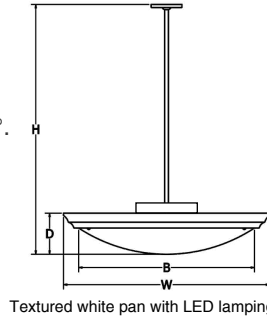

### GENERAL SPECIFICATION

- LED:** High efficiency +90CRI mid-power LEDs are field serviceable. Universal voltage.
- LED Dimming:** Standard 1% 0-10V dimming with LED lamping option.
- Body:** GL-2030-2033 rings spun in 18ga steel or .050 aluminum. Closed body with LED lamping.
- Canopy:** Low profile. May be mounted on flat or sloped ceilings up to 40°.
- Acrylic:** Seamless acrylic is UL-94 HB Flame Class rated.
- Finish:** Highly durable oven cured no VOC premium powder coat.
- Surge Protection:** External surge protector provided as standard.