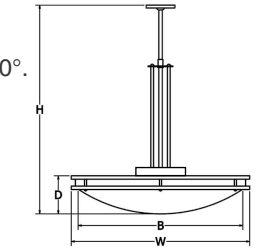

Textured white pan with LED lamping

SAMPLE CATALOG NUMBER:								
GL-2102-		L95-		S-	NSN-	1-	A-	038
MODEL NO.	LAMPING		ACRYLIC	FINISH	HANGER	OPTION(S)		OVERALL HEIGHT
GL-2100 14lbs B in 18" mm 460 6 kg W in 21" mm 535 D in 6 1/8" mm 155 H in 29" mm 740	IN3. 3MED	L50. 5LED30 L55. 5LED35 L54. 5LED40	Standard: s. Satin White Optional: W. White Opal	Standard: Powder Coat BLK-Black BL-Blue GR-Gray LG-Light Gray BE-Beige PAB-Antique Brass PA-Painted Aluminum PTC-Painted Copper WH-White DBZ-Dark Bronze NSN-New Satin Nickel BRN-Brown RD-Red CH-Champagne RG-Reed Green SG-Sungold GM-Gun Metal POR-Oil Rubbed Bronze PG-Pine Green DO-Deep Orange PV-Purple Violet NB-Navy Blue	1. Stem 2. Cable 3. Arms 4. Stem Cluster <small>Custom lengths available. For heights longer than standard, additional length will be added to top stem.</small>	A. No Options F1. Add Finial F2. Add Finial B. Damp Location Available in powder coat or Satin Aluminum finish. EL. Emergency LED Remote mount up to 10' from lamping in controlled environment with an area temperature range of 32°-131°F. LED only. P. Perforated Top Lens INC only Multi-circuiting available upon request.	Standard overall height shown by model no. For custom overall height, specify in inches.	
GL-2101 21lbs B in 24" mm 610 10 kg W in 27 1/8" mm 690 D in 6 1/2" mm 165 H in 34" mm 865	IN3. 3MED	L60. 6LED30 L65. 6LED35 L64. 6LED40	Acrylic is UL-94 HB Flame Class rated.					
GL-2102 29lbs B in 30" mm 760 13kg W in 33 1/2" mm 850 D in 7" mm 180 H in 38" mm 965	IN6. 6MED	L90. 9LED30 L95. 9LED35 L94. 9LED40						
GL-2103 37lbs B in 38" mm 965 17kg W in 42" mm 1065 D in 9" mm 230 H in 42" mm 1070	IN6. 6MED	L120. 12LED30 L125. 12LED35 L124. 12LED40	38" available in Satin Aluminum and powder coat finish only	Textured Powder TLV-Light Verdigris TWH-Textured White TBL-Textured Black TS-Textured Silver TBZ-Textured Bronze TST-Stone				