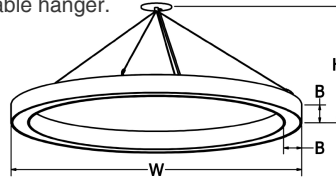

Surge Protection: External surge protector provided as standard.

LED Dimming: Standard 1% 0-10V dimming. TRIAC, DALI, and DMX available upon request.

SAMPLE CATALOG NUMBER:						
MODEL NO.	LAMPING	FINISH	ACOUSTIC	HANGER	OPTIONS	
GL-2315 7lbs W 24" 3.2kg B 3" x 3" H 11"-145"	Down: A. LED30 B. LED35 C. LED40 D. LED30LO E. LED35LO F. LED40LO	Up: A. LED30 B. LED35 C. LED40 D. LED30LO E. LED35LO F. LED40LO G. NONE	Standard: Powder Coat BLK -Black BL -Blue GR -Gray LG -Light Gray BE -Beige PAB -Antique Brass PA -Painted Aluminum PTC -Painted Copper WH -White DBZ -Dark Bronze NSN -New Satin Nickel BRN -Brown RD -Red CH -Champagne RG -Reed Green SG -Sungold GM -Gun Metal POR -Oil Rubbed Bronze PG -Pine Green DO -Deep Orange PV -Purple Violet NB -Navy Blue Textured Powder TLV -Light Verdigris TWH -Textured White TBL -Textured Black TS -Textured Silver TBZ -Textured Bronze TST -Stone	Standard: Acoustic ABLK -Black ABL -Blue AGR -Gray ALG -Light Gray ARD -Red AGN -Green Seamless Acoustic in 24" thru 48" sizes. Seam in 60" & 72".	1. Cable - Standard Drivers mounted remotely. See Centric Hanger Guide for more information. 2. Oversized Drivers mounted inside oversized canopy. See Centric Hanger Guide for more information. 3. Vertical Remote Canopy Drivers mounted remotely. See Centric Hanger Guide for more information. 4. Vertical Integral Canopy Drivers mounted inside 12.5" oversized canopy. See Centric Hanger Guide for more information. Hanger options 1&3 supplied with remote driver box.	A. No Options BC. Black Cord Fixture supplied with black power cord. EL. Emergency LED Must be remotely mounted in a controlled environment with an area temperature range of 32°-131°F. Specify 120 or 277 voltage.
GL-2316 10lbs W 36" 4.5kg B 3" x 3" H 18.75"-145"						
GL-2317 14lbs W 48" 6.3kg B 3" x 3" H 18.75"-145"						
GL-2318 18lbs W 60" 8.2kg B 3" x 3" H 18.75"-145"						
GL-2319 22lbs W 72" 10kg B 3" x 3" H 18.75"-145"						