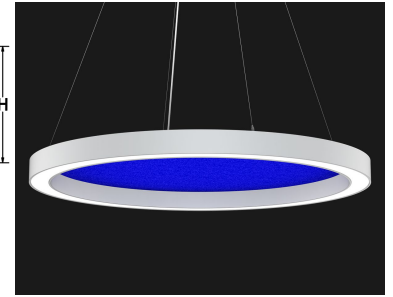

Surge Protection: External surge protector provided as standard.

LED Dimming: Standard 1% 0-10V dimming. TRIAC, DALI, and DMX available upon request.

SAMPLE CATALOG NUMBER:						
MODEL NO.	LAMPING	FINISH	ACOUSTIC	HANGER	OPTIONS	
GL-2315 7lbs W 24" 3.2kg B 3" x 3" H 11"-145"	Down: A. LED30 B. LED35 C. LED40 D. LED30LO E. LED35LO F. LED40LO	Up: A. LED30 B. LED35 C. LED40 D. LED30LO E. LED35LO F. LED40LO G. NONE	Standard: Powder Coat BLK -Black BL -Blue GR -Gray LG -Light Gray BE -Beige PAB -Antique Brass PA -Painted Aluminum PTC -Painted Copper WH -White DBZ -Dark Bronze NSN -New Satin Nickel BRN -Brown RD -Red CH -Champagne RG -Reed Green SG -Sungold GM -Gun Metal POR -Oil Rubbed Bronze PG -Pine Green DO -Deep Orange PV -Purple Violet NB -Navy Blue Textured Powder TLV -Light Verdigris TWH -Textured White TBL -Textured Black TS -Textured Silver TBZ -Textured Bronze TST -Stone	Standard: Acoustic ABLK -Black ABL -Blue AGR -Gray ALG -Light Gray ARD -Red AGN -Green Seamless Acoustic in 24" thru 48" sizes. Seam in 60" & 72".	1. Cable - Standard Drivers mounted remotely. See Centric Hanger Guide for more information. 2. Oversized Drivers mounted inside oversized canopy. See Centric Hanger Guide for more information. 3. Vertical Remote Canopy Drivers mounted remotely. See Centric Hanger Guide for more information. 4. Vertical Integral Canopy Drivers mounted inside 12.5" oversized canopy. See Centric Hanger Guide for more information. Hanger options 1&3 supplied with remote driver box.	A. No Options BC. Black Cord Fixture supplied with black power cord. EL. Emergency LED Must be remotely mounted in a controlled environment with an area temperature range of 32°-131°F. Specify 120 or 277 voltage.
GL-2316 10lbs W 36" 4.5kg B 3" x 3" H 18.75"-145"						
GL-2317 14lbs W 48" 6.3kg B 3" x 3" H 18.75"-145"						
GL-2318 18lbs W 60" 8.2kg B 3" x 3" H 18.75"-145"						
GL-2319 22lbs W 72" 10kg B 3" x 3" H 18.75"-145"						