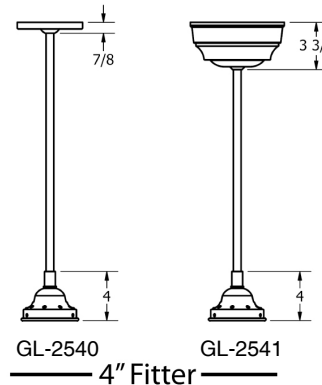

### GENERAL SPECIFICATION

- LED:** High efficiency mid-power LEDs are field serviceable.
- LED Dimming:** Standard 1% 0-10V dimming. TRIAC, DALI, or DMX available upon request.
- Canopy:** May be mounted on flat or sloped ceilings up to 40°.
- Body:** 18ga steel or .050 aluminum glass fitter.
- Glass:** White opal diffuser hand blown in the USA.
- Modifications:** Consult factory for lamping or cluster options.
- Finish:** Highly durable oven cured no VOC premium powder coat.
- Surge Protection:** External surge protector provided as standard.

All dimensions are nominal.