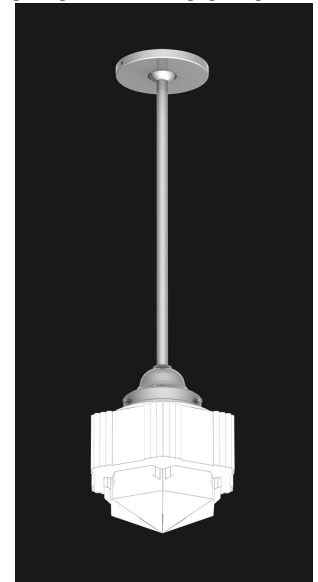

### GENERAL SPECIFICATION

- LED:** High efficiency mid-power LEDs are field serviceable.
- LED Dimming:** Standard 1% 0-10V dimming. TRIAC, DALI, or DMX available upon request.
- Canopy:** May be mounted on flat or sloped ceilings up to 40°.
- Body:** 18ga steel or .050 aluminum glass fitter.
- Glass:** White opal diffuser hand blown in the USA.
- Modifications:** Consult factory for lamping or cluster options.
- Finish:** Highly durable oven cured no VOC premium powder coat.
- Surge Protection:** External surge protector provided as standard.

SAMPLE CATALOG NUMBER: GL-2541- Y5- A- NSN- A- 036					
MODEL NO.	LAMPING	GLASS	FINISH	OPTION(S)	OVERALL HEIGHT
<b>GL-2540</b>	<b>IN1. 1MED</b>	<b>4" Fitter: A. 8 1/2" x 7"</b>	<b>Standard:</b> Powder Coat <b>BLK</b> -Black <b>BL</b> -Blue <b>GR</b> -Gray <b>LG</b> -Light Gray <b>BE</b> -Beige <b>PAB</b> -Antique Brass <b>PA</b> -Painted Aluminum <b>PTC</b> -Painted Copper <b>WH</b> -White <b>DBZ</b> -Dark Bronze <b>NSN</b> -New Satin Nickel <b>BRN</b> -Brown <b>RD</b> -Red <b>CH</b> -Champagne <b>RG</b> -Reed Green <b>SG</b> -Sungold <b>GM</b> -Gun Metal <b>POR</b> -Oil Rubbed Bronze <b>PG</b> -Pine Green <b>DO</b> -Deep Orange <b>PV</b> -Purple Violet <b>NB</b> -Navy Blue  <b>Textured Powder</b> <b>TLV</b> -Light Verdigris <b>TWH</b> -Textured White <b>TBL</b> -Textured Black <b>TS</b> -Textured Silver <b>TBZ</b> -Textured Bronze <b>TST</b> -Stone	<b>A. No Options</b> <b>B. Damp Location</b> Available in powder coat or Satin Aluminum finish. <b>EL. Emergency LED</b> Remote mount up to 10' from light source in controlled environment with an area temperature range of 32°-131°F. LED only. Specify 120 or 277 voltage.	Specify overall height in inches.
<b>GL-2541</b>	<b>Y0. 11LED30</b> <b>Y5. 11LED35</b> <b>Y4. 11LED40</b>				