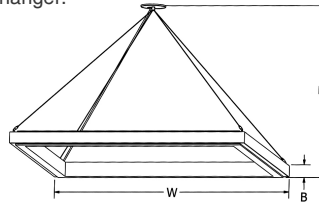

CUBIX II - Acoustic

Outer Acrylic Interior Pendant

9777 Reavis Park Drive
St. Louis, MO 63123
800.331.2425 or 314.631.6000

sales@glighting.com www.glighting.com

GENERAL SPECIFICATION

LED: High efficiency mid-power LEDs.

Acoustic Panel: 1/2" center acoustic panel reduces noise level in environment. GL-2833 and GL-2834 have a two-piece panel design and require an additional vertical cable hanger.

Lower Output: Lamping code ending with LO features lower lumen output.

LED Dimming: Standard 1% 0-10V dimming.

Cable Hanger: Standard 150" cable and white cord for on-site adjustability. Canopy painted textured white.

Canopy: Max remote driver installation distance: White LED 25ft from fixture body and RGB 45ft from fixture body. See Cubix Hanger Guide for more information.

Finish: Highly durable oven cured no VOC premium powder coat.

RGB: DMX controller supplied by others.

Surge Protection: External surge protector provided as standard.

SAMPLE CATALOG NUMBER:						
GL-2832-	J-	BLK-	ABLK-	1-	A	
MODEL NO.	LAMPING		FINISH	ACOUSTIC	HANGER	OPTIONS
GL-2830 10lbs W in 24"x24" 4.5kg B in 3" H in 11"-145"	A. 24LED30 B. 24LED35 C. 24LED40 D. RGB	AL. 24LED30LO BL. 24LED35LO CL. 24LED40LO	Standard: Powder Coat BLK-Black BL-Blue GR-Gray LG-Light Gray BE-Beige PAB-Antique Brass PA-Painted Aluminum PTC-Painted Copper WH-White DBZ-Dark Bronze NSN-New Satin Nickel BRN-Brown RD-Red CH-Champagne RG-Reed Green SG-Sungold GM-Gun Metal POR-Oil Rubbed Bronze PG-Pine Green DO-Deep Orange PV-Purple Violet NB-Navy Blue	Standard: Acoustic ABLK-Black ABL-Blue AGR-Gray ALG-Light Gray ARD-Red AGN-Green	1. Cable - Standard Drivers mounted remotely. See Cubix Hanger Guide for more information. 2. Oversized Drivers mounted inside oversized canopy. See Cubix Hanger Guide for more information. 3. Vertical Remote Canopy Drivers mounted remotely. See Cubix Hanger Guide for more information. 4. Vertical Integral Canopy Drivers mounted inside 12.5" oversized canopy. See Cubix Hanger Guide for more information. Hanger options 1&3 supplied with remote driver box.	A. No Options BC. Black Cord Fixture supplied with black power cord. EL. Emergency LED Must be remotely mounted in a controlled environment with an area temperature range of 32°-131°F. Specify 120 or 277 voltage.
GL-2831 15lbs W in 36"x36" 6.8kg B in 3" H in 18.75"-145"	E. 36LED30 F. 36LED35 G. 36LED40 H. RGB	EL. 36LED30LO FL. 36LED35LO GL. 36LED40LO				
GL-2832 15lbs W in 48"x48" 6.8kg B in 3" H in 18.75"-145"	I. 48LED30 J. 48LED35 K. 48LED40 L. RGB	IL. 48LED30LO JL. 48LED35LO KL. 48LED40LO				
GL-2833 19lbs W in 60"x60" 10kg B in 3" H in 25.5"-142"	M. 60LED30 N. 60LED35 O. 60LED40 P. RGB	ML. 60LED30LO NL. 60LED35LO OL. 60LED40LO	Textured Powder TLV-Light Verdigris TWH-Textured White TBL-Textured Black TS-Textured Silver TBZ-Textured Bronze TST-Stone			
GL-2834 22lbs W in 72"x72" 10kg B in 3" H in 25.5"-142" Fixture Built with Four Acrylic Segments	Q. 72LED30 R. 72LED35 S. 72LED40 T. RGB	QL. 72LED30LO RL. 72LED35LO SL. 72LED40LO				

All Dimensions are nominal.

Light Source Definition

High Lumen Output						Low Lumen Output					
Code	Total Wattage	CRI	Rated Life Hrs	Delivered Lumens	Kelvin	Code	Total Wattage	CRI	Rated Life Hrs	Delivered Lumens	Kelvin
24LED30/35/40	78	+85	50000	6803	3000/3500/4000	24LED30/35/40LO	43	+85	50000	3605*	3000/3500/4000
36LED30/35/40	112	+85	50000	10203*	3000/3500/4000	36LED30/35/40LO	56	+85	50000	5102*	3000/3500/4000
48LED30/35/40	157	+85	50000	14682	3000/3500/4000	48LED30/35/40LO	85	+85	50000	7210*	3000/3500/4000
60LED30/35/40	193	+85	50000	18006	3000/3500/4000	60LED30/35/40LO	112	+85	50000	9523*	3000/3500/4000
72LED30/35/40	216	+85	50000	18503	3000/3500/4000	72LED30/35/40LO	134	+85	50000	10203*	3000/3500/4000
RGB	Contact Factory for Details										

Universal Voltage unless otherwise specified.

*Pending IES Testing