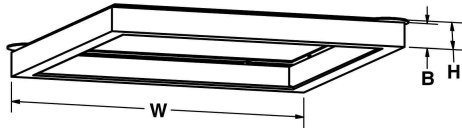

### GENERAL SPECIFICATION

- LED:** High efficiency mid-power LEDs.
- Lower Output:** Lamping code ending with LO features lower lumen output.
- LED Dimming:** Standard 1% 0-10V dimming.
- Driver:** Max remote driver installation distance:  
White LED 25ft from fixture body and RGB 45ft from fixture body.
- RGB:** DMX controller supplied by others.
- Finish:** Highly durable oven cured no VOC premium powder coat.
- Mounting Plate:** Matches fixture finish.
- Surge Protection:** External surge protector provided as standard.