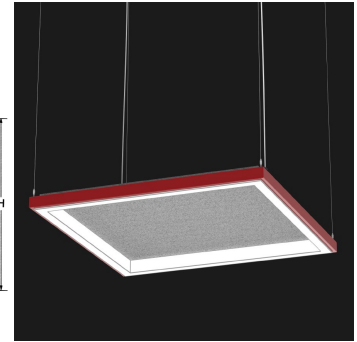

CUBIX - Acoustic

Inner Acrylic Interior Pendant

9777 Reavis Park Drive
St. Louis, MO 63123
800.331.2425 or 314.631.6000

sales@glighting.com www.glighting.com

GENERAL SPECIFICATION

LED: High efficiency mid-power LEDs.

Acoustic Panel: 1/2" center acoustic panel reduces noise level in environment. GL-2728 and GL-2729 have a two-piece panel design and require an additional vertical cable hanger.

Lower Output: Lamping code ending with LO features lower lumen output.

LED Dimming: Standard 1% 0-10V dimming.

Cable Hanger: Standard 150" cable and white cord for on-site adjustability. Canopy painted textured white.

Canopy: Max remote driver installation distance: White LED 25ft from fixture body and RGB 45ft from fixture body. See Cubix Hanger Guide for more information.

Finish: Highly durable oven cured no VOC premium powder coat.

RGB: DMX controller supplied by others.

Surge Protection: External surge protector provided as standard.

SAMPLE CATALOG NUMBER:						
GL-2826-	F-	BLK-	ABLK-	1-	A	
MODEL NO.	LAMPING		FINISH	ACOUSTIC	HANGER	OPTIONS
GL-2825 10lbs W in 24"x24" 4.5kg B in 3" H in 11"-145"	A. 24LED30 B. 24LED35 C. 24LED40 D. RGB	AL. 24LED30LO BL. 24LED35LO CL. 24LED40LO	Standard: Powder Coat BLK-Black BL-Blue GR-Gray LG-Light Gray BE-Beige PAB-Antique Brass PA-Painted Aluminum PTC-Painted Copper WH-White DBZ-Dark Bronze NSN-New Satin Nickel BRN-Brown RD-Red CH-Champagne RG-Reed Green SG-Sungold GM-Gun Metal POR-Oil Rubbed Bronze PG-Pine Green DO-Deep Orange PV-Purple Violet NB-Navy Blue	Standard: Acoustic ABLK-Black ABL-Blue AGR-Gray ALG-Light Gray ARD-Red AGN-Green	1. Cable - Standard Drivers mounted remotely. See Cubix Hanger Guide for more information. 2. Oversized Drivers mounted inside oversized canopy. See Cubix Hanger Guide for more information. 3. Vertical Remote Canopy Drivers mounted remotely. See Cubix Hanger Guide for more information. 4. Vertical Integral Canopy Drivers mounted inside 12.5" oversized canopy. See Cubix Hanger Guide for more information. Hanger options 1&3 supplied with remote driver box.	A. No Options BC. Black Cord Fixture supplied with black power cord. EL. Emergency LED Must be remotely mounted in a controlled environment with an area temperature range of 32"-131°F. Specify 120 or 277 voltage.
GL-2826 15lbs W in 36"x36" 6.8kg B in 3" H in 18.75"-145"	E. 36LED30 F. 36LED35 G. 36LED40 H. RGB	EL. 36LED30LO FL. 36LED35LO GL. 36LED40LO				
GL-2827 15lbs W in 48"x48" 6.8kg B in 3" H in 18.75"-145"	I. 48LED30 J. 48LED35 K. 48LED40 L. RGB	IL. 48LED30LO JL. 48LED35LO KL. 48LED40LO				
GL-2828 19lbs W in 60"x60" 10kg B in 3" H in 25.5"-142"	M. 60LED30 N. 60LED35 O. 60LED40 P. RGB	ML. 60LED30LO NL. 60LED35LO OL. 60LED40LO	Textured Powder TLV-Light Verdigris TWH-Textured White TBL-Textured Black TS-Textured Silver TBZ-Textured Bronze TST-Stone			
GL-2829 22lbs W in 72"x72" 10kg B in 3" H in 25.5"-142" Fixture Built with Four Acrylic Segments	Q. 72LED30 R. 72LED35 S. 72LED40 T. RGB	QL. 72LED30LO RL. 72LED35LO SL. 72LED40LO				

All Dimensions are nominal.

Light Source Definition

High Lumen Output						Low Lumen Output					
Code	Total Wattage	CRI	Rated Life Hrs	Delivered Lumens	Kelvin	Code	Total Wattage	CRI	Rated Life Hrs	Delivered Lumens	Kelvin
24LED30/35/40	77	+85	50000	6048	3000/3500/4000	24LED30/35/40LO	43	+85	50000	3207*	3000/3500/4000
36LED30/35/40	110	+85	50000	9439	3000/3500/4000	36LED30/35/40LO	56	+85	50000	4536*	3000/3500/4000
48LED30/35/40	156	+85	50000	13932	3000/3500/4000	48LED30/35/40LO	85	+85	50000	6410*	3000/3500/4000
60LED30/35/40	200	+85	50000	15119*	3000/3500/4000	60LED30/35/40LO	112	+85	50000	8466*	3000/3500/4000
72LED30/35/40	215	+85	50000	16956	3000/3500/4000	72LED30/35/40LO	134	+85	50000	9071*	3000/3500/4000
RGB	Contact Factory for Details										

Universal Voltage unless otherwise specified.

*Pending IES Testing