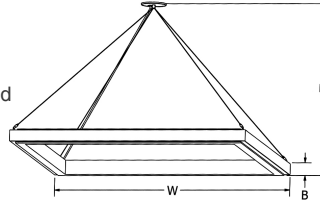

CUBIX - Acoustic

Inner Acrylic Interior Pendant

9777 Reavis Park Drive
St. Louis, MO 63123
800.331.2425 or 314.631.6000

sales@glighting.com www.glighting.com

GENERAL SPECIFICATION

LED: High efficiency mid-power LEDs.

Acoustic Panel: 1/2" center acoustic panel reduces noise level in environment. GL-2728 and GL-2729 have a two-piece panel design and require an additional vertical cable hanger.

Lower Output: Lamping code ending with LO features lower lumen output.

LED Dimming: Standard 1% 0-10V dimming.

Cable Hanger: Standard 150" cable and white cord for on-site adjustability. Canopy painted textured white.

Canopy: Max remote driver installation distance: White LED 25ft from fixture body and RGB 45ft from fixture body. See Cubix Hanger Guide for more information.

Finish: Highly durable oven cured no VOC premium powder coat.

RGB: DMX controller supplied by others.

Surge Protection: External surge protector provided as standard.

SAMPLE CATALOG NUMBER:						
GL-2826-	F-	BLK-	ABLK-	1-	A	
MODEL NO.	LAMPING		FINISH	ACOUSTIC	HANGER	OPTIONS
GL-2825 10lbs W in 24"x24" 4.5kg B in 3" H in 11"-145"	A. 24LED30 B. 24LED35 C. 24LED40 D. RGB	AL. 24LED30LO BL. 24LED35LO CL. 24LED40LO	Standard: Powder Coat BLK-Black BL-Blue GR-Gray LG-Light Gray BE-Beige PAB-Antique Brass PA-Painted Aluminum PTC-Painted Copper WH-White DBZ-Dark Bronze NSN-New Satin Nickel BRN-Brown RD-Red CH-Champagne RG-Reed Green SG-Sungold GM-Gun Metal POR-Oil Rubbed Bronze PG-Pine Green DO-Deep Orange PV-Purple Violet NB-Navy Blue	Standard: Acoustic ABLK-Black ABL-Blue AGR-Gray ALG-Light Gray ARD-Red AGN-Green	1. Cable - Standard Drivers mounted remotely. See Cubix Hanger Guide for more information. 2. Oversized Drivers mounted inside oversized canopy. See Cubix Hanger Guide for more information. 3. Vertical Remote Canopy Drivers mounted remotely. See Cubix Hanger Guide for more information. 4. Vertical Integral Canopy Drivers mounted inside 12.5" oversized canopy. See Cubix Hanger Guide for more information. Hanger options 1&3 supplied with remote driver box.	A. No Options BC. Black Cord Fixture supplied with black power cord. EL. Emergency LED Must be remotely mounted in a controlled environment with an area temperature range of 32"-131°F. Specify 120 or 277 voltage.
GL-2826 15lbs W in 36"x36" 6.8kg B in 3" H in 18.75"-145"	E. 36LED30 F. 36LED35 G. 36LED40 H. RGB	EL. 36LED30LO FL. 36LED35LO GL. 36LED40LO				
GL-2827 15lbs W in 48"x48" 6.8kg B in 3" H in 18.75"-145"	I. 48LED30 J. 48LED35 K. 48LED40 L. RGB	IL. 48LED30LO JL. 48LED35LO KL. 48LED40LO				
GL-2828 19lbs W in 60"x60" 10kg B in 3" H in 25.5"-142"	M. 60LED30 N. 60LED35 O. 60LED40 P. RGB	ML. 60LED30LO NL. 60LED35LO OL. 60LED40LO	Textured Powder TLV-Light Verdigris TWH-Textured White TBL-Textured Black TS-Textured Silver TBZ-Textured Bronze TST-Stone			
GL-2829 22lbs W in 72"x72" 10kg B in 3" H in 25.5"-142" Fixture Built with Four Acrylic Segments	Q. 72LED30 R. 72LED35 S. 72LED40 T. RGB	QL. 72LED30LO RL. 72LED35LO SL. 72LED40LO				

All Dimensions are nominal.

Light Source Definition

High Lumen Output						Low Lumen Output					
Code	Total Wattage	CRI	Rated Life Hrs	Delivered Lumens	Kelvin	Code	Total Wattage	CRI	Rated Life Hrs	Delivered Lumens	Kelvin
24LED30/35/40	77	+85	50000	6048	3000/3500/4000	24LED30/35/40LO	43	+85	50000	3207*	3000/3500/4000
36LED30/35/40	110	+85	50000	9439	3000/3500/4000	36LED30/35/40LO	56	+85	50000	4536*	3000/3500/4000
48LED30/35/40	156	+85	50000	13932	3000/3500/4000	48LED30/35/40LO	85	+85	50000	6410*	3000/3500/4000
60LED30/35/40	200	+85	50000	15119*	3000/3500/4000	60LED30/35/40LO	112	+85	50000	8466*	3000/3500/4000
72LED30/35/40	215	+85	50000	16956	3000/3500/4000	72LED30/35/40LO	134	+85	50000	9071*	3000/3500/4000
RGB	Contact Factory for Details										

Universal Voltage unless otherwise specified.

*Pending IES Testing