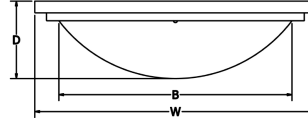

SAMPLE CATALOG NUMBER: GL-3042-		L45-	S-	NSN-	A
MODEL NO.	LAMPING	ACRYLIC	FINISH	OPTION(S)	
GL-3040 14lbs B in 18" mm 460 6 kg W in 24" mm 610 D in 8" mm 200	IN3. 3MED L30. 3LED30 L35. 3LED35 L34. 3LED40	Standard: s. Satin White Optional: w. White Opal	Standard: Powder Coat BLK-Black BL-Blue GR-Gray LG-Light Gray BE-Beige PAB-Antique Brass PA-Painted Aluminum PTC-Painted Copper WH-White DBZ-Dark Bronze NSN-New Satin Nickel BRN-Brown RD-Red CH-Champagne RG-Reed Green SG-Sungold GM-Gun Metal POR-Oil Rubbed Bronze PG-Pine Green DO-Deep Orange PV-Purple Violet NB-Navy Blue	A. No Options F1. Add Finial F2. Add Finial B. Damp Location Available in powder coat or Satin Aluminum finish. EL. Emergency LED Remote mount up to 10' from lamping in controlled environment with an area temperature range of 32°-131°F. LED only. Specify 120 or 277 voltage. Multi-circuiting available upon request.	
GL-3041 21lbs B in 24" mm 610 10 kg W in 30" mm 765 D in 9" mm 230	IN3. 3MED L40. 4LED30 L45. 4LED35 L44. 4LED40	Acrylic is UL-94 HB Flame Class rated.			
GL-3042 29lbs B in 30" mm 760 13kg W in 36" mm 915 D in 10" mm 255	IN6. 6MED L40. 4LED30 L45. 4LED35 L44. 4LED40 L60. 6LED30 L65. 6LED35 L64. 6LED40				
GL-3043 37lbs B in 38" mm 965 17kg W in 44" mm 1120 D in 11 1/2" mm 290 38" available in Satin Aluminum and powder coat finish only	IN6. 6MED L60. 6LED30 L65. 6LED35 L64. 6LED40 L80. 8LED30 L85. 8LED35 L84. 8LED40		Textured Powder TLV-Light Verdigris TWH-Textured White TBL-Textured Black TS-Textured Silver TBZ-Textured Bronze TST-Stone		

Fixtures over 50 lbs require reinforced junction box
All dimensions are nominal.

Lamp Definition

Code	Lamp	Type	Lamp Base	Code	Total Wattage	Delivered Kelvin	Delivered Lumens	CRI
IN3, IN6	Med	A-19	Medium 120V	L30	39	3000	4211	+90
				L35	39	3500	4211	+90
				L34	39	4000	4211	+90
				L40	52	3000	5074	+90
				L45	52	3500	5074	+90
				L44	52	4000	5074	+90
				L60	78	3000	8063	+90
				L65	78	3500	8063	+90
				L64	78	4000	8063	+90
				L80	105	3000	12035	+90
				L85	105	3500	12035	+90
				L84	105	4000	12035	+90

Universal Voltage unless otherwise specified.
Contact factory for availability of other lamp configurations.