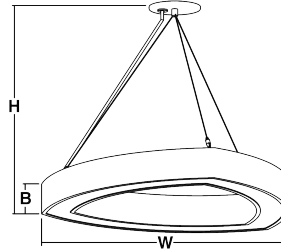

DAYTONA

Interior Pendant

9777 Reavis Park Drive
St. Louis, MO 63123
800.331.2425 or 314.631.6000

sales@glighting.com www.glighting.com

GENERAL SPECIFICATION

- LED:** High efficiency 90CRI mid-power LEDs. Universal voltage.
- Uplight:** Optional uplight is wired on a second circuit.
- Lower Output:** Lamping code ending with LO features lower lumen output.
- LED Driver:** Must be mounted within 25ft from fixture body.
- Finish:** Highly durable oven cured no VOC premium powder coat.
- Canopy:** Matches fixture finish.
- Cable Hanger:** Standard 150" cable and white cord for on-site adjustability.
- Modifications:** Consult factory for modified fixture sizes and lumen packages.
- Surge Protection:** External surge protector provided as standard.
- LED Dimming:** Standard 1% 0-10V dimming. TRIAC, DALI, and DMX available upon request.

All Dimensions are nominal.

Light Source Definition

Fixture	High Lumen Output					Low Lumen Output					
	Total Wattage	Rated CRI	Delivered Life Hrs	Lumens	Kelvin	Code	Total Wattage	Rated CRI	Delivered Life Hrs	Lumens	Kelvin
GL-2955	45	+90	50000	4281	3000/3500/4000	GL-2955	24	+90	50000	2355	3000/3500/4000
GL-2956	64	+90	50000	6092	3000/3500/4000	GL-2956	35	+90	50000	3351	3000/3500/4000
GL-2957	84	+90	50000	7903	3000/3500/4000	GL-2957	46	+90	50000	4347	3000/3500/4000

Wattage & lumens represent output for one side (up or down).

Universal Voltage unless otherwise specified.