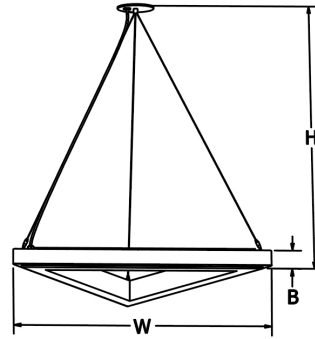

DELTA

Inner Acrylic Interior Pendant

9777 Reavis Park Drive
St. Louis, MO 63123
800.331.2425 or 314.631.6000

sales@glighting.com www.glighting.com

GENERAL SPECIFICATION

- LED:** High efficiency mid-power LEDs are field serviceable.
- Lower Output:** Lamping code ending with LO features lower lumen output.
- LED Dimming:** Standard 1% 0-10V dimming.
- Driver:** Max remote driver installation distance: White LED 25ft from fixture body and RGB 45ft from fixture body.
- RGB:** DMX controller supplied by others.
- Acrylic:** Acrylic is UL-94 HB Flame Class rated.
- Cable Hanger:** Standard 150" cable and white cord for on-site adjustability.
- Canopy:** Matches fixture finish.
- Finish:** Highly durable oven cured no VOC premium powder coat.
- Surge Protection:** External surge protector provided as standard.