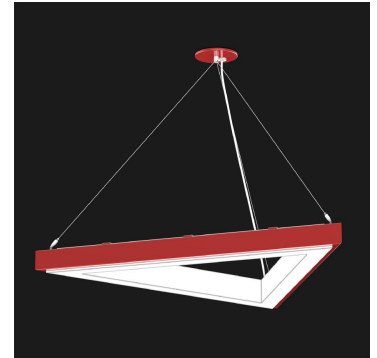

DELTA

Inner Acrylic Interior Pendant

9777 Reavis Park Drive
St. Louis, MO 63123
800.331.2425 or 314.631.6000

sales@glighting.com www.glighting.com

GENERAL SPECIFICATION

- LED:** High efficiency mid-power LEDs are field serviceable.
- Lower Output:** Lamping code ending with LO features lower lumen output.
- LED Dimming:** Standard 1% 0-10V dimming.
- Driver:** Max remote driver installation distance: White LED 25ft from fixture body and RGB 45ft from fixture body.
- RGB:** DMX controller supplied by others.
- Acrylic:** Acrylic is UL-94 HB Flame Class rated.
- Cable Hanger:** Standard 150" cable and white cord for on-site adjustability.
- Canopy:** Matches fixture finish.
- Finish:** Highly durable oven cured no VOC premium powder coat.
- Surge Protection:** External surge protector provided as standard.