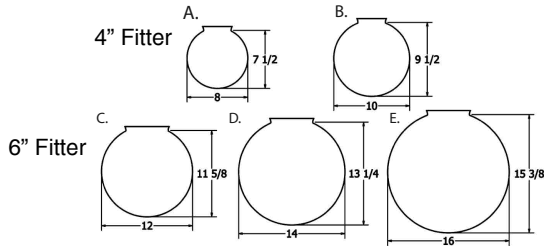

### GENERAL SPECIFICATION

- LED:** High efficiency mid-power LEDs are field serviceable.
- LED Dimming:** Standard 1% 0-10V dimming. TRIAC, DALI, or DMX available upon request.
- Canopy:** May be mounted on flat or sloped ceilings up to 40°.
- Body:** 18ga steel or .050 aluminum glass fitter.
- Glass:** White opal diffuser hand blown in the USA.
- Modifications:** Consult factory for lamping or cluster options.
- Finish:** Highly durable oven cured no VOC premium powder coat.
- Surge Protection:** External surge protector provided as standard.

All dimensions are nominal.