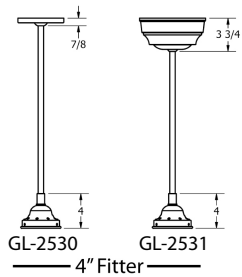

### GENERAL SPECIFICATION

- LED:** High efficiency mid-power LEDs are field serviceable.
- LED Dimming:** Standard 1% 0-10V dimming. TRIAC, DALI, or DMX available upon request.
- Canopy:** May be mounted on flat or sloped ceilings up to 40°.
- Body:** 18ga steel or .050 aluminum glass fitter.
- Glass:** White opal diffuser hand blown in the USA.
- Modifications:** Consult factory for lamping or cluster options.
- Finish:** Highly durable oven cured no VOC premium powder coat.
- Surge Protection:** External surge protector provided as standard.

All dimensions are nominal.