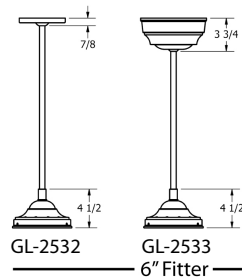

### GENERAL SPECIFICATION

- LED:** High efficiency mid-power LEDs are field serviceable.
- LED Dimming:** Standard 1% 0-10V dimming. TRIAC, DALI, or DMX available upon request.
- Canopy:** May be mounted on flat or sloped ceilings up to 40°.
- Body:** 18ga steel or .050 aluminum glass fitter.
- Glass:** White opal diffuser hand blown in the USA.
- Modifications:** Consult factory for lamping or cluster options.
- Finish:** Highly durable oven cured no VOC premium powder coat.
- Surge Protection:** External surge protector provided as standard.

All dimensions are nominal.