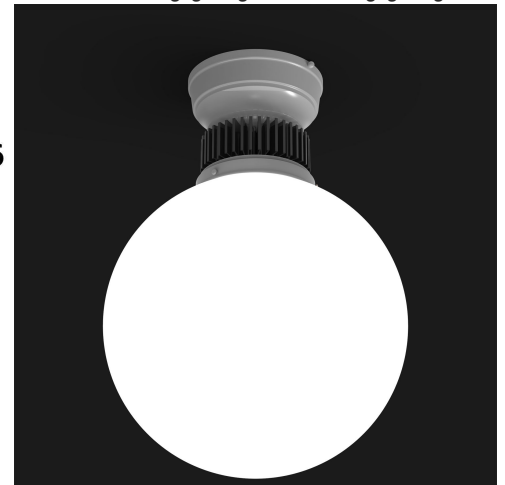

### GENERAL SPECIFICATION

- LED:** High efficiency LEDs are field serviceable.
- Heatsink:** Only available in black anodized.
- LED Dimming:** Standard 0-10V dimming. TRIAC, DALI, or DMX available upon request.
- Body:** 18ga steel or .050 aluminum glass fitter.
- Glass:** White opal diffuser hand blown in the USA.
- Modifications:** Consult factory for lamping options.
- Finish:** Highly durable oven cured no VOC premium powder coat.
- Surge Protection:** External surge protector provided as standard.

SAMPLE CATALOG NUMBER: GL-3565-				
MODEL NO.	AA5-	D-	NSN-	A-
MODEL NO.	LAMPING	GLASS	FINISH	OPTION(S)
<b>GL-3565</b> Driver mounted inside canopy	<b>AA0.</b> 1LED30L <b>AA5.</b> 1LED35L <b>AA4.</b> 1LED40L <b>BB0.</b> 1LED30M <b>BB5.</b> 1LED35M <b>BB4.</b> 1LED40M	6" Fitter: <b>C.</b> 12" x 11 5/8" <b>D.</b> 14" x 13 1/4" <b>E.</b> 16" x 15 3/8"	Standard: Powder Coat <b>BLK-</b> Black <b>BL-</b> Blue <b>GR-</b> Gray <b>LG-</b> Light Gray <b>BE-</b> Beige <b>PAB-</b> Antique Brass <b>PA-</b> Painted Aluminum <b>PTC-</b> Painted Copper <b>WH-</b> White <b>DBZ-</b> Dark Bronze <b>NSN-</b> New Satin Nickel <b>BRN-</b> Brown <b>RD-</b> Red <b>CH-</b> Champagne <b>RG-</b> Reed Green <b>SG-</b> Sungold <b>GM-</b> Gun Metal <b>POR-</b> Oil Rubbed Bronze <b>PG-</b> Pine Green <b>DO-</b> Deep Orange <b>PV-</b> Purple Violet <b>NB-</b> Navy Blue  Textured Powder <b>TLV-</b> Light Verdigris <b>TWH-</b> Textured White <b>TBL-</b> Textured Black <b>TS-</b> Textured Silver <b>TBZ-</b> Textured Bronze <b>TST-</b> Stone	<b>A.</b> No Options <b>B.</b> Damp Location Available in powder coat or Satin Aluminum finish. <b>EL.</b> Emergency LED Remote mount up to 10' from light source in controlled environment with an area temperature range of 32°-131°F. LED only. Specify 120 or 277 voltage. <b>IEL.</b> Integral Emergency LED Integrally mounted emergency driver.