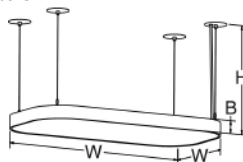

### GENERAL SPECIFICATION

- LED:** High efficiency 90 CRI mid-power LEDs. Universal voltage.
- Lower Output:** Lamping code ending with LO features lower lumen output.
- LED Dimming:** Standard 1% 0-10V dimming. TRIAC, DALI, and DMX available upon request.
- Acrylic:** High diffusion and consistent light transmission.
- Driver:** Must be mounted within 25ft from fixture body.
- Finish:** Highly durable oven cured no VOC premium powder coat.
- Canopy:** Matches fixture finish.
- Cable Hanger:** Standard 150" cable and white cord for on-site adjustability.
- Modifications:** Consult factory for modified fixture sizes and lumen packages.
- Surge Protection:** External surge protector provided as standard.

All Dimensions are nominal.