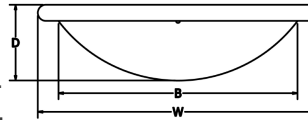

SAMPLE CATALOG NUMBER: GL-3162-		L45-	S-	NSN-	A
MODEL NO.	LAMPING	ACRYLIC	FINISH	OPTION(S)	
GL-3160 14lbs B in 18" mm 457 6 kg W in 23" mm 585 D in 7 1/2" mm 190	IN3.3MED L30.3LED30 L35.3LED35 L34.3LED40	Standard: S. Satin White Optional: W. White Opal	Standard: Powder Coat BLK-Black BL-Blue GR-Gray LG-Light Gray BE-Beige PAB-Antique Brass PA-Painted Aluminum PTC-Painted Copper WH-White DBZ-Dark Bronze NSN-New Satin Nickel BRN-Brown RD-Red CH-Champagne RG-Reed Green SG-Sungold GM-Gun Metal POR-Oil Rubbed Bronze PG-Pine Green DO-Deep Orange PV-Purple Violet NB-Navy Blue Textured Powder TLV-Light Verdigris TWH-Textured White TBL-Textured Black TS-Textured Silver TBZ-Textured Bronze TST-Stone	A. No Options F1. Add Finial F2. Add Finial B. Damp Location Available in powder coat or Satin Aluminum finish. EL. Emergency LED Remote mount up to 10' from lamping in controlled environment with an area temperature range of 32°-131°F. LED only. Specify 120 or 277 voltage. Multi-circuiting available upon request.	
GL-3161 21lbs B in 24" mm 610 10 kg W in 29" mm 735 D in 8 1/2" mm 215	IN3.3MED L40.4LED30 L45.4LED35 L44.4LED40	Acrylic is UL-94 HB Flame Class rated.			
GL-3162 29lbs B in 30" mm 762 13kg W in 35" mm 890 D in 9 1/2" mm 240	IN6.6MED L40.4LED30 L45.4LED35 L44.4LED40 L60.6LED30 L65.6LED35 L64.6LED40				
GL-3163 37lbs B in 38" mm 965 17kg W in 43" mm 1090 D in 11" mm 280 38" available in Satin Aluminum and powder coat finish only	IN6.6MED L60.6LED30 L65.6LED35 L64.6LED40 L80.8LED30 L85.8LED35 L84.8LED40				

Fixtures over 50 lbs require reinforced junction box
All dimensions are nominal.

Lamp Definition

Code	Lamp	Type	Lamp Base	Code	Total Wattage	Kelvin	Delivered Lumens	CRI
IN3, IN6	Med	A-19	Medium 120V	L30	39	3000	4211	+90
				L35	39	3500	4211	+90
				L34	39	4000	4211	+90
				L40	52	3000	5074	+90
				L45	52	3500	5074	+90
				L44	52	4000	5074	+90
				L60	78	3000	8063	+90
				L65	78	3500	8063	+90
				L64	78	4000	8063	+90
				L80	105	3000	12035	+90
				L85	105	3500	12035	+90
				L84	105	4000	12035	+90

Universal Voltage unless otherwise specified.
Contact factory for availability of other lamp configurations.