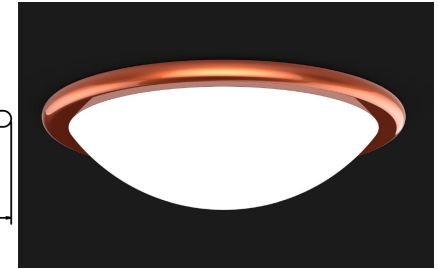

ECLIPSE

Indoor Surface Mount

9777 Reavis Park Drive
St. Louis, MO 63123
800.331.2425 or 314.631.6000

sales@glighting.com www.glighting.com

GENERAL SPECIFICATION

LED: High efficiency +90CRI mid-power LEDs are field serviceable.
Universal voltage.

LED Dimming: Standard 1% 0-10V dimming with LED lamping option.

Body: GL-3160-3163 ring spun in 18ga steel or .050 aluminum.

Acrylic: Seamless acrylic is UL-94 HB Flame Class rated.

Finish: Highly durable oven cured no VOC premium powder coat.

Surge Protection: External surge protector provided as standard.

SAMPLE CATALOG NUMBER: GL-3162-		L45-	S-	NSN-	A
MODEL NO.	LAMPING	ACRYLIC	FINISH	OPTION(S)	
GL-3160 14lbs B in 18" mm 457 6 kg W in 23" mm 585 D in 7 1/2" mm 190	IN3.3MED L30.3LED30 L35.3LED35 L34.3LED40	Standard: S. Satin White Optional: W. White Opal	Standard: Powder Coat BLK-Black BL-Blue GR-Gray LG-Light Gray BE-Beige PAB-Antique Brass PA-Painted Aluminum PTC-Painted Copper WH-White DBZ-Dark Bronze NSN-New Satin Nickel BRN-Brown RD-Red CH-Champagne RG-Reed Green SG-Sungold GM-Gun Metal POR-Oil Rubbed Bronze PG-Pine Green DO-Deep Orange PV-Purple Violet NB-Navy Blue Textured Powder TLV-Light Verdigris TWH-Textured White TBL-Textured Black TS-Textured Silver TBZ-Textured Bronze TST-Stone	A. No Options F1. Add Finial F2. Add Finial B. Damp Location Available in powder coat or Satin Aluminum finish. EL. Emergency LED Remote mount up to 10' from lamping in controlled environment with an area temperature range of 32°-131°F. LED only. Specify 120 or 277 voltage. Multi-circuiting available upon request.	
GL-3161 21lbs B in 24" mm 610 10 kg W in 29" mm 735 D in 8 1/2" mm 215	IN3.3MED L40.4LED30 L45.4LED35 L44.4LED40	Acrylic is UL-94 HB Flame Class rated.			
GL-3162 29lbs B in 30" mm 762 13kg W in 35" mm 890 D in 9 1/2" mm 240	IN6.6MED L40.4LED30 L45.4LED35 L44.4LED40 L60.6LED30 L65.6LED35 L64.6LED40				
GL-3163 37lbs B in 38" mm 965 17kg W in 43" mm 1090 D in 11" mm 280 38" available in Satin Aluminum and powder coat finish only	IN6.6MED L60.6LED30 L65.6LED35 L64.6LED40 L80.8LED30 L85.8LED35 L84.8LED40				

Fixtures over 50 lbs require reinforced junction box
All dimensions are nominal.

Lamp Definition

Code	Lamp	Type	Lamp Base	Code	Total Wattage	Kelvin	Delivered Lumens	CRI
IN3, IN6	Med	A-19	Medium 120V	L30	39	3000	4211	+90
				L35	39	3500	4211	+90
				L34	39	4000	4211	+90
				L40	52	3000	5074	+90
				L45	52	3500	5074	+90
				L44	52	4000	5074	+90
				L60	78	3000	8063	+90
				L65	78	3500	8063	+90
				L64	78	4000	8063	+90
				L80	105	3000	12035	+90
				L85	105	3500	12035	+90
				L84	105	4000	12035	+90

Universal Voltage unless otherwise specified.
Contact factory for availability of other lamp configurations.