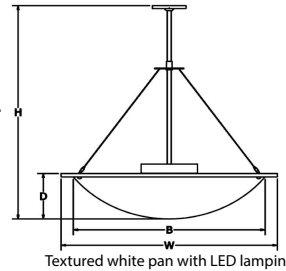

EPSILON

Indoor Pendant

9777 Reavis Park Drive

St. Louis, MO 63123

800.331.2425 or 314.631.6000

sales@glighting.com www.glighting.com

GENERAL SPECIFICATION

LED: High efficiency +90CRI mid-power LEDs are field serviceable. Universal voltage.

LED Dimming: Standard 1% 0-10V dimming with LED lamping option.

Body: Ring spun in 18ga steel or .050 aluminum. Closed body with LED lamping.

Canopy: Low profile. May be mounted on flat or sloped ceilings up to 40°.

Acrylic: Seamless acrylic is UL-94 HB Flame Class rated.

Finish: Highly durable oven cured no VOC premium powder coat.

Surge Protection: External surge protector provided as standard.

Textured white pan with LED lamping