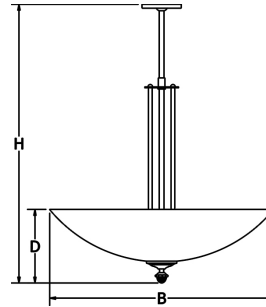

SAMPLE CATALOG NUMBER:						
MODEL NO.	LAMPING	ACRYLIC	FINISH	HANGER	OPTION(S)	OVERALL HEIGHT
GL-2050 14lbs B in 18" mm 460 6 kg D in 8 3/4" mm 220 H in 29" mm 735	IN3. 3MED L50. 5LED30 L55. 5LED35 L54. 5LED40	Standard: S. Satin White Optional: W. White Opal	Standard: Powder Coat BLK-Black BL-Blue GR-Gray LG-Light Gray BE-Beige PAB-Antique Brass PA-Painted Aluminum PTC-Painted Copper WH-White DBZ-Dark Bronze NSN-New Satin Nickel BRN-Brown RD-Red CH-Champagne RG-Reed Green SG-Sungold GM-Gun Metal POR-Oil Rubbed Bronze PG-Pine Green DO-Deep Orange PV-Purple Violet NB-Navy Blue	1. Stem  4. Stem Cluster 	A. No Options B. Damp Location Available in powder coat or Satin Aluminum finish. EL. Emergency LED Remote mount up to 10' from lamping in controlled environment with an area temperature range of 32°-131°F. LED only. Specify 120 or 277 voltage. Multi-circuiting available upon request.	Standard overall height shown by model no. For custom overall height, specify in inches.
GL-2051 21lbs B in 24" mm 610 10 kg D in 10" mm 255 H in 34" mm 865	IN3. 3MED L60. 6LED30 L65. 6LED35 L64. 6LED40	Acrylic is UL-94 HB Flame Class rated.				
GL-2052 29lbs B in 30" mm 760 13kg D in 11" mm 280 H in 38" mm 965	IN6. 6MED L90. 9LED30 L95. 9LED35 L94. 9LED40					
GL-2053 37lbs B in 38" mm 965 17kg D in 12 1/2" mm 320 H in 42" mm 1070	IN6. 6MED L120. 12LED30 L125. 12LED35 L124. 12LED40		Textured Powder TLV-Light Verdigris TWH-Textured White TBL-Textured Black TS-Textured Silver TBZ-Textured Bronze TST-Stone			

Fixtures over 50 lbs require reinforced junction box
All dimensions are nominal.

Lamp Definition

Code	Lamp	Type	Lamp Base	Code	Total Wattage	Kelvin	Delivered Lumens	CRI
IN3, IN6	Med	A-19	Medium 120V	L60	78	3000	10544	+90
				L65	78	3500	10544	+90
				L64	78	4000	10544	+90
				L90	118	3000	16400	+90
				L95	118	3500	16400	+90
				L94	118	4000	16400	+90
				L120	157	3000	21794	+90
				L125	157	3500	21794	+90
				L124	157	4000	21794	+90