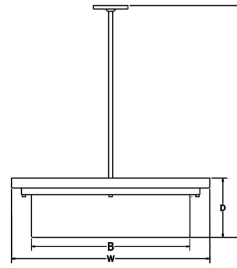

HUDSON

Interior Pendant

9777 Reavis Park Drive
St. Louis, MO 63123
800.331.2425 or 314.631.6000

sales@glighting.com www.glighting.com

GENERAL SPECIFICATION

LED: High efficiency +90CRI mid-power LEDs are field serviceable. Universal voltage.

LED Dimming: Standard 1% 0-10V dimming with LED lamping option.

Body: GL-2260-2262 ring spun in 18ga steel or .050 aluminum. Closed body with LED lamping.

Canopy: Low profile. May be mounted on flat or sloped ceilings up to 40°.

Acrylic: Seamless flat bottom acrylic drum is UL-94 HB Flame Class rated.

Finish: Highly durable oven cured no VOC premium powder coat.

Surge Protection: External surge protector provided as standard.

SAMPLE CATALOG NUMBER:								
GL-2262-	L95-	S-	NSN-	1-	A-	038		
MODEL NO.	LAMPING	ACRYLIC	FINISH	HANGER	OPTION(S)	OVERALL HEIGHT		
GL-2260 14lbs B in 18" mm 460 6 kg W in 24" mm 610 D in 8" mm 200 H in 29" mm 740	IN3. 3MED L50. 5LED30 L55. 5LED35 L54. 5LED40	Standard: S. Satin White Optional: W. White Opal Acrylic is UL-94 HB Flame Class rated.	Standard: Powder Coat BLK-Black BL-Blue GR-Gray LG-Light Gray BE-Beige PAB-Antique Brass PA-Painted Aluminum PTC-Painted Copper WH-White DBZ-Dark Bronze NSN-New Satin Nickel BRN-Brown RD-Red CH-Champagne RG-Reed Green SG-Sungold GM-Gun Metal POR-Oil Rubbed Bronze PG-Pine Green DO-Deep Orange PV-Purple Violet NB-Navy Blue Textured Powder TLV-Light Verdigris TWH-Textured White TBL-Textured Black TS-Textured Silver TBZ-Textured Bronze TST-Stone	1. Stem 2. Cable 3. Arms 4. Stem Cluster Custom lengths available. For heights longer than standard, additional length will be added to top stem.	A. No Options F1. Add Finial F2. Add Finial B. Damp Location Available in powder coat or Satin Aluminum finish. EL. Emergency LED Remote mount up to 10' from lamping in controlled environment with an area temperature range of 32°-131°F. LED only. W. White Opal Top Lens INC only C. Clear Top Lens INC only P. Perforated Top Lens INC only Multi-circuiting available upon request.	Standard overall height shown by model no. For custom overall height, specify in inches.		
							GL-2261 21lbs B in 24" mm 610 10 kg W in 30" mm 765 D in 9" mm 230 H in 34" mm 865	IN3. 3MED L60. 6LED30 L65. 6LED35 L64. 6LED40
							GL-2262 29lbs B in 30" mm 760 13kg W in 36" mm 915 D in 10" mm 255 H in 38" mm 965	IN6. 6MED L90. 9LED30 L95. 9LED35 L94. 9LED40

Fixtures over 50 lbs require reinforced junction box
All dimensions are nominal.

Lamp Definition

Code	Lamp	Type	Lamp Base	Code	Total Wattage	Delivered Kelvin	Delivered Lumens	CRI
IN3, IN6	Med	A-19	Medium	L50	65	3000	8971	+90
				L55	65	3500	8971	+90
				L54	65	4000	8971	+90
				L60	78	3000	10544	+90
				L65	78	3500	10544	+90
				L64	78	4000	10544	+90
				L90	118	3000	16400	+90
				L95	118	3500	16400	+90
				L94	118	4000	16400	+90

Universal Voltage unless otherwise specified.
Contact factory for availability of other lamp configurations.