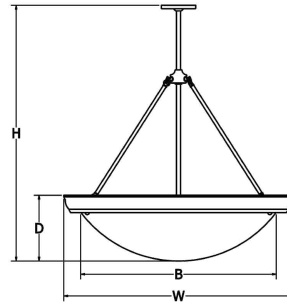

SAMPLE CATALOG NUMBER:						
GL-2082-	L95-	S-	NSN-	1-	A-	038
MODEL NO.	LAMPING	ACRYLIC	FINISH	HANGER	OPTION(S)	OVERALL HEIGHT
GL-2080 14lbs B in 18" mm 460 6 kg W in 22 7/8" mm 580 D in 7 1/2" mm 190 H in 29" mm 740	IN3. 3MED L50. 5LED30 L55. 5LED35 L54. 5LED40	Standard: S. Satin White Optional: W. White Opal	Standard: Powder Coat BLK-Black BL-Blue GR-Gray LG-Light Gray BE-Beige PAB-Antique Brass PA-Painted Aluminum PTC-Painted Copper WH-White DBZ-Dark Bronze NSN-New Satin Nickel BRN-Brown RD-Red CH-Champagne RG-Reed Green SG-Sungold GM-Gun Metal POR-Oil Rubbed Bronze PG-Pine Green DO-Deep Orange PV-Purple Violet NB-Navy Blue	1. Stem 2. Cable 3. Arms 4. Stem Cluster	A. No Options F1. Add Finial F2. Add Finial B. Damp Location Available in powder coat or Satin Aluminum finish. EL. Emergency LED Remote mount up to 10' from lamping in controlled environment with an area temperature range of 32°-131°F. LED only. W. White Opal Top Lens INC only C. Clear Top Lens INC only P. Perforated Top Lens INC only Multi-circuiting available upon request.	Standard overall height shown by model no. For custom overall height, specify in inches.
GL-2081 21lbs B in 24" mm 610 10 kg W in 29 1/2" mm 750 D in 8 1/2" mm 215 H in 34" mm 865	IN3. 3MED L60. 6LED30 L65. 6LED35 L64. 6LED40	Acrylic is UL-94 HB Flame Class rated.	Textured Powder TLV-Light Verdigris TWH-Textured White TBL-Textured Black TS-Textured Silver TBZ-Textured Bronze TST-Stone	Custom lengths available. For heights longer than standard, additional length will be added to top stem.		
GL-2082 29lbs B in 30" mm 760 13kg W in 35 1/8" mm 890 D in 10 1/8" mm 260 H in 38" mm 965	IN6. 6MED L90. 9LED30 L95. 9LED35 L94. 9LED40					
GL-2083 37lbs B in 38" mm 965 17kg W in 43 3/4" mm 1110 D in 11 5/8" mm 295 H in 42" mm 1070	IN6. 6MED L120. 12LED30 L125. 12LED35 L124. 12LED40	38" available in Satin Aluminum and powder coat finish only				